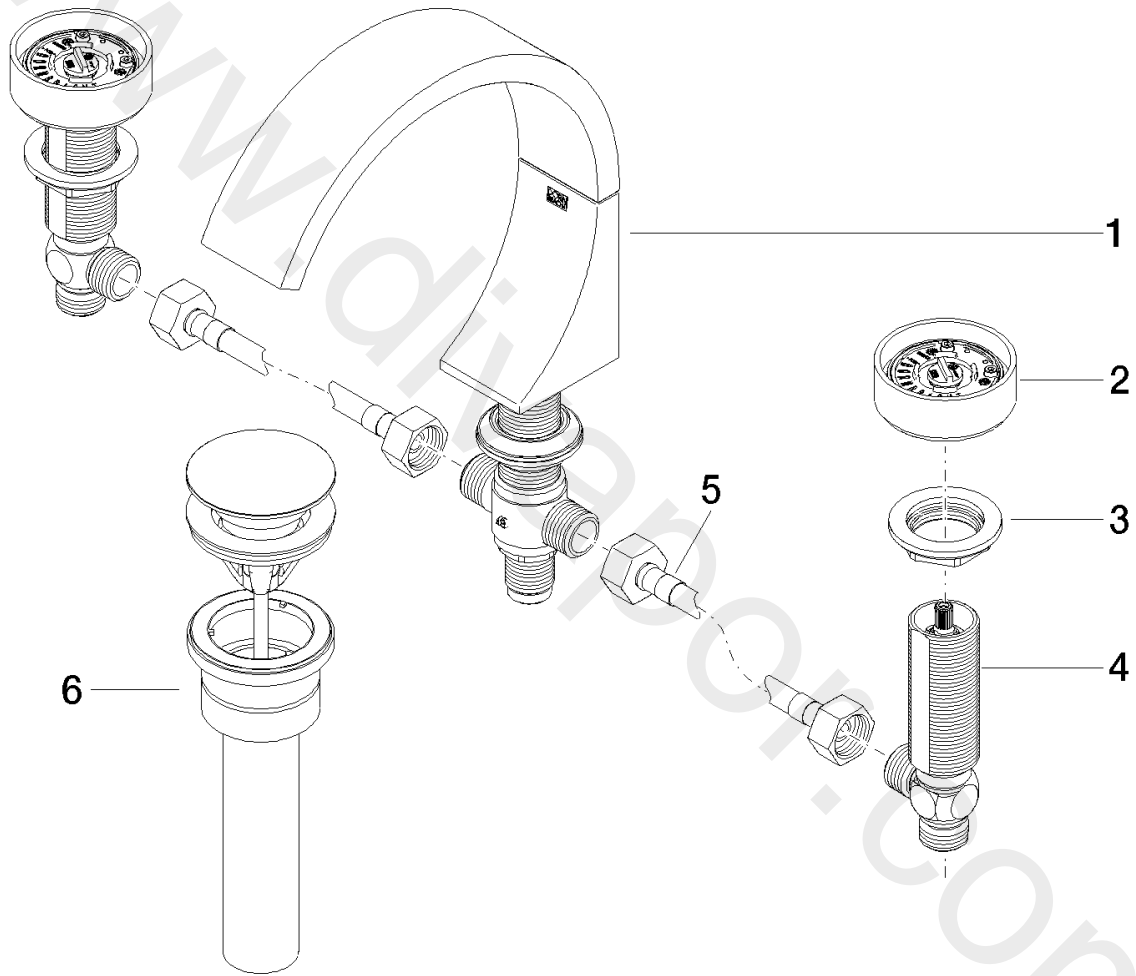

Sink - CYO

Three-hole lavatory mixer with drain - Chrome

Article number: 20 713 811-00 0010

Sink - CYO

Three-hole lavatory mixer with drain - Chrome

Article number: 20 713 811-00 0010

Spare parts list

Position	Number of units	Item Number	Spare part	Lead time
1	1	13 717 811-00	Lavatory spout, deck-mounted without drain - Chrome	10
2	2	90 18 40 290 00-00	handle	10
3	2	04 30 11 038 67 90	fixing set	2
4	2	04 17 11 055 61 90	side panel	2
5	2	04 30 04 096 00 90	hose	2
6	1	10 125 970-00 0010	Umbrella drain 1 1/4" - Chrome	2