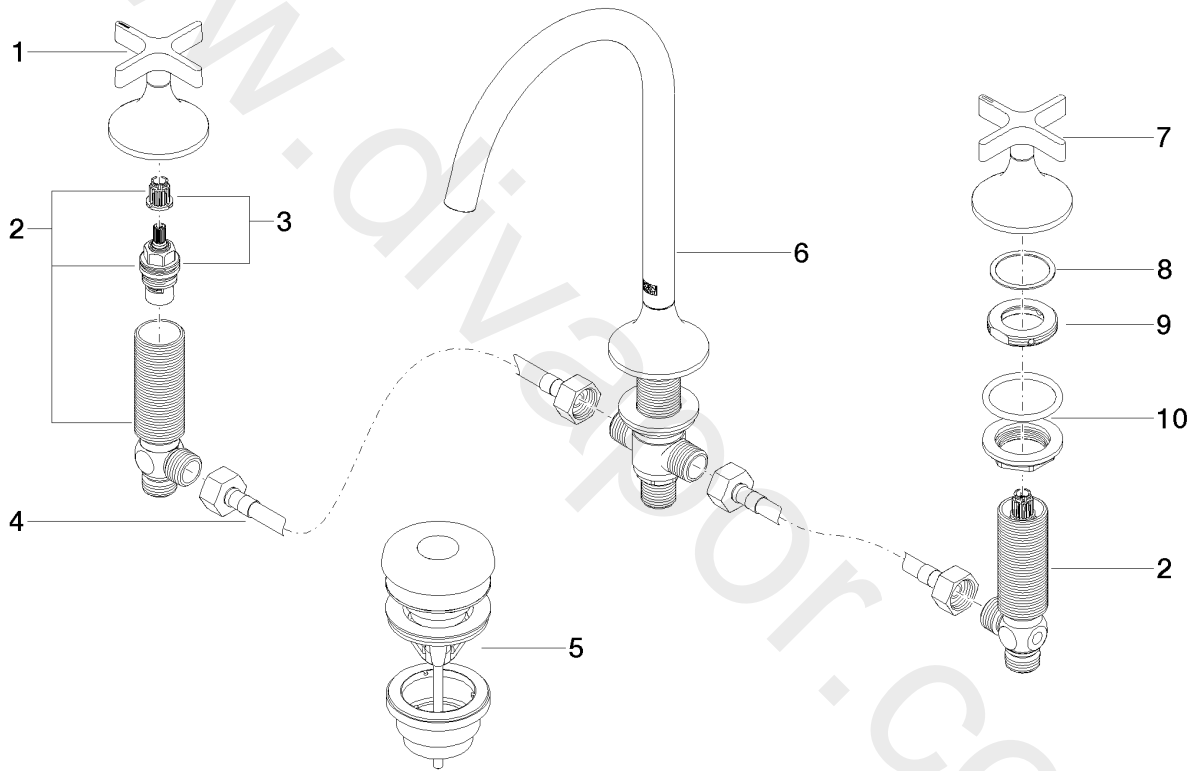

Washbasin - VAIA

Three-hole basin mixer with pop-up waste - Brushed Dark Platinum

Article number: 20 713 809-99

Date of manufacture from 5/27/2021

Washbasin - VAIA

Three-hole basin mixer with pop-up waste - Brushed Dark Platinum

Article number: 20 713 809-99

Date of manufacture from 5/27/2021

Spare parts list

Position	Quantity used	Item Number	Spare part	Delivery time
1	1	90 20 80 011 00-99	handle (hot)	30
2	2	04 17 11 055 51 90	side panel	2
3	2	90 90 03 151 00 90	top	2
4	2	04 30 04 096 00 90	hose	2
5	1	10 125 970-99	Basin Waste with push fastening 1 1/4" - Brushed Dark Platinum	2
6	1	13 716 809-99	Deck-mounted basin spout without pop-up waste - Brushed Dark Platinum	30
7	1	90 20 80 010 00-99	handle (cold)	30
8	2	09 28 10 003 90	ring	2
9	2	09 24 01 028 90	ring	2
10	2	04 23 10 032 46 90	fixing set	2