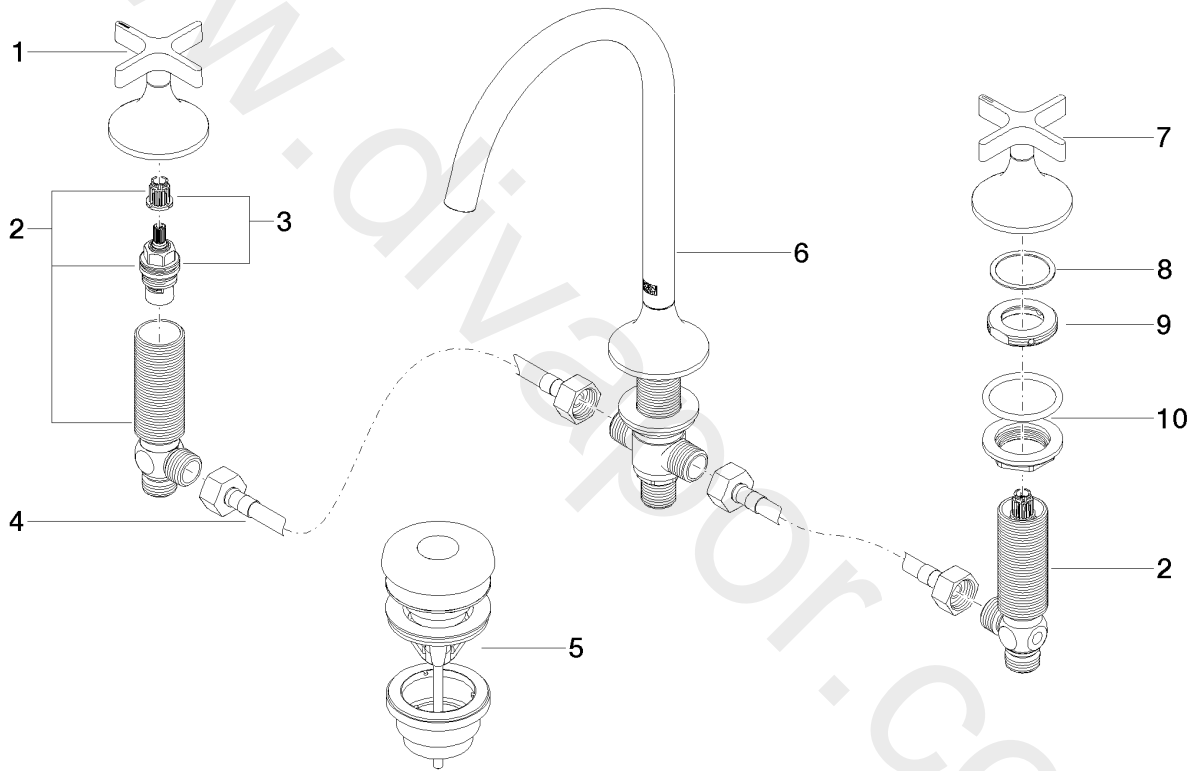

Washbasin - VAIA

Three-hole basin mixer with pop-up waste - Platinum

Article number: 20 713 809-08

Date of manufacture from 5/27/2021

Washbasin - VAIA

Three-hole basin mixer with pop-up waste - Platinum

Article number: 20 713 809-08

### Spare parts list

Position	Quantity used	Item Number	Spare part	Delivery time
1	1	90 20 80 011 00-08	handle ( hot )	20
2	2	04 17 11 055 51 90	side panel	2
3	2	90 90 03 151 00 90	top	2
4	2	04 30 04 096 00 90	hose	2
5	1	10 125 970-08	Basin Waste with push fastening 1 1/4" - Platinum	2
6	1	13 716 809-08	Deck-mounted basin spout without pop-up waste - Platinum	20
7	1	90 20 80 010 00-08	handle ( cold )	20
8	2	09 28 10 003 90	ring	2
9	2	09 24 01 028 90	ring	2
10	2	04 23 10 032 46 90	fixing set	2