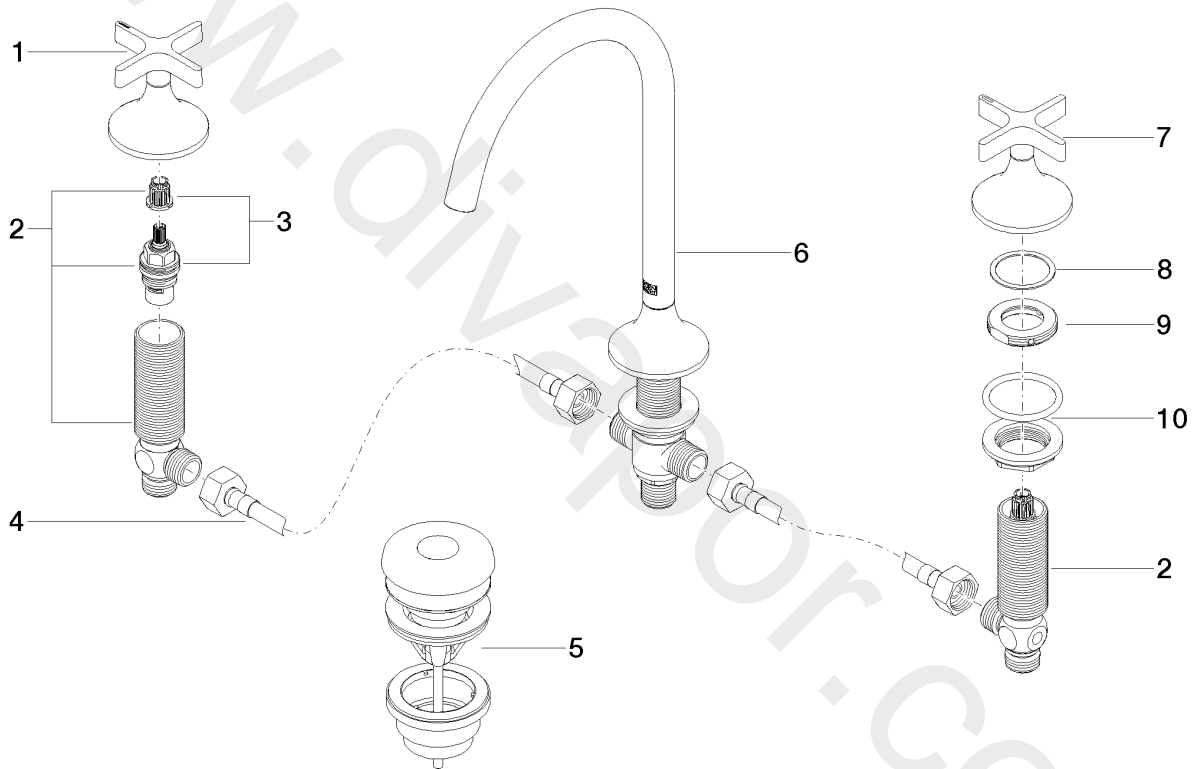

Washbasin - VAIA

Three-hole basin mixer with pop-up waste - Brushed Platinum

Article number: 20 713 809-06

Date of manufacture from 5/27/2021

Washbasin - VAIA

Three-hole basin mixer with pop-up waste - Brushed Platinum

Article number: 20 713 809-06

Date of manufacture from 5/27/2021

Spare parts list

Position	Quantity used	Item Number	Spare part	Delivery time
1	1	90 20 80 011 00-06	handle (hot)	10
2	2	04 17 11 055 51 90	side panel	2
3	2	90 90 03 151 00 90	top	2
4	2	04 30 04 096 00 90	hose	2
5	1	10 125 970-06	Basin Waste with push fastening 1 1/4" - Brushed Platinum	2
6	1	13 716 809-06	Deck-mounted basin spout without pop-up waste - Brushed Platinum	10
7	1	90 20 80 010 00-06	handle (cold)	10
8	2	09 28 10 003 90	ring	2
9	2	09 24 01 028 90	ring	2
10	2	04 23 10 032 46 90	fixing set	2