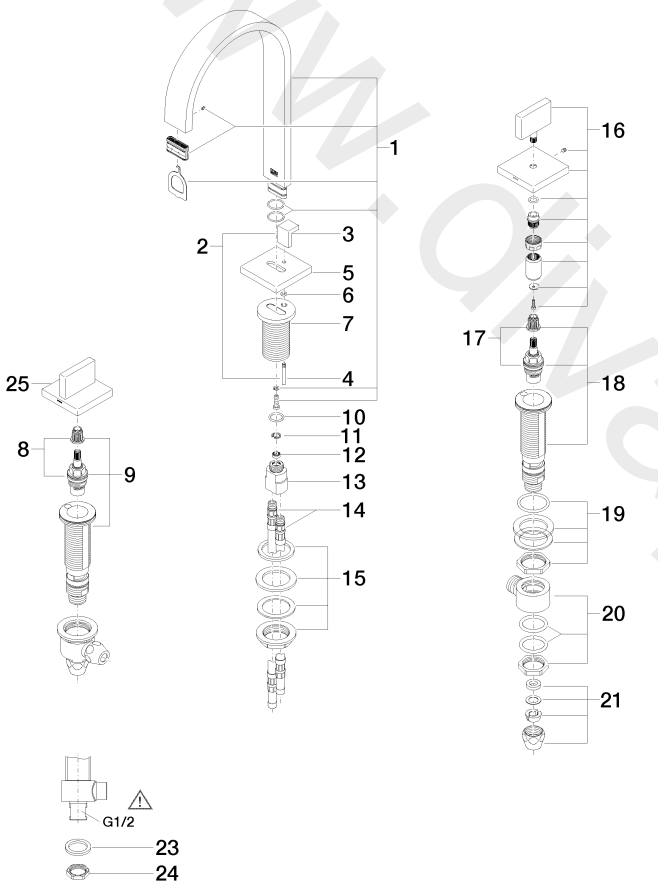

Washbasin - MEM

Three-hole basin mixer with pop-up waste - Brushed Platinum

Article number: 20 713 782-06

Date of manufacture from 3/10/2014

22 ———— Akku/Servmix 54.11.01.001.00-9

Washbasin - MEM

Three-hole basin mixer with pop-up waste - Brushed Platinum

Article number: 20 713 782-06

Date of manufacture from 3/10/2014

Spare parts list

Position	Quantity used	Item Number	Spare part	Delivery time
1	1	90 28 22 158 00-06	spout	10
2	1	04 20 78 030 80-06	pull-rod	10
3	1	09 20 78 030-06	handle	10
4	1	09 31 09 080-06	pull-rod	10
5	1	09 27 78 032-06	rosette	10
6	1	09 14 10 166 90	seal	2
7	1	09 11 10 054 10 90	connection	2
8	1	90 90 03 152 00 90	top	2
9	1	04 17 11 058 52 90	side panel	2
10	1	09 14 10 130 90	seal	2
11	1	09 16 01 016 90	ring	2
12	1	09 23 01 052 90	flow reducer	2
13	1	09 11 10 055 10 90	connection	2
14	2	04 30 04 016 00 90	hose	60
15	1	04 23 10 009 01 90	fixing set	2
16	1	90 20 78 002 04-06	handle (cold)	10
17	1	90 90 03 153 00 90	top	2
18	1	04 17 11 058 53 90	side panel	2
19	2	04 23 10 032 78 90	fixing set	2
20	2	04 17 11 023 10 90	distributor	2
21	4	04 23 30 040 00-06	threaded connector	10
22	1	04 11 01 001 00-06	pop-up waste	2
23	2	09 30 11 059 90	disc	2
24	2	09 23 10 012 90	nut	2
25	1	90 20 78 002 05-06	handle (hot)	10