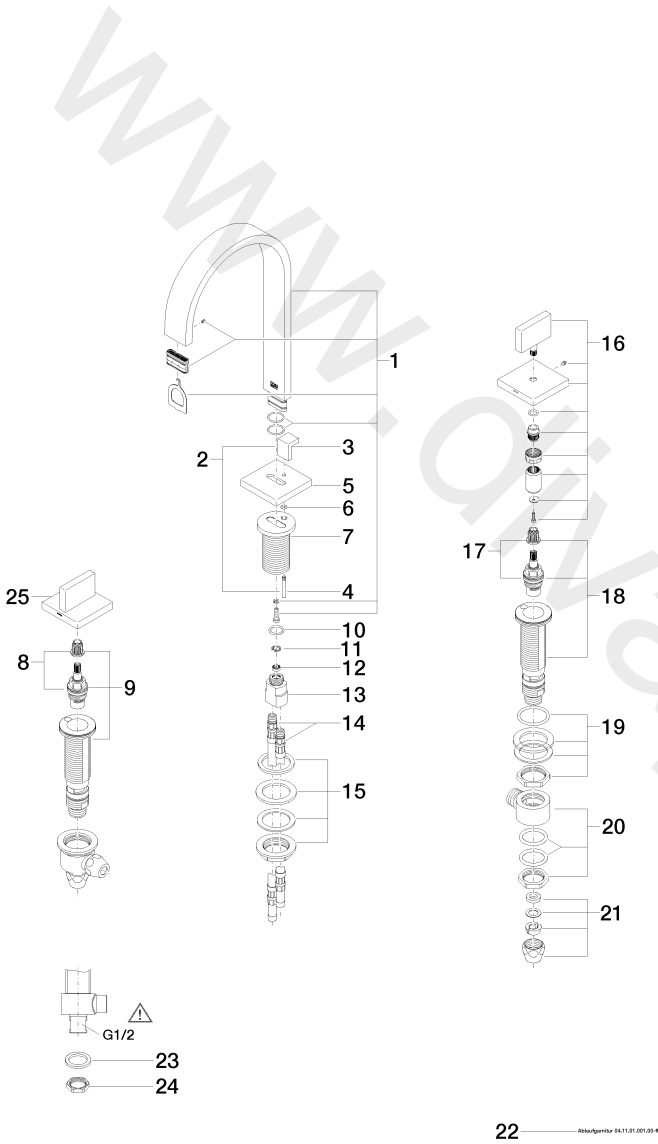

Washbasin - MEM

Three-hole basin mixer with pop-up waste - Brushed Dark Platinum

Article number: 20 713 782-99

Date of manufacture from 3/10/2014

Washbasin - MEM

Three-hole basin mixer with pop-up waste - Brushed Dark Platinum

Article number: 20 713 782-99

Date of manufacture from 3/10/2014

Spare parts list

Position	Quantity used	Item Number	Spare part	Delivery time
1	1	90 28 22 158 00-99	spout	30
2	1	04 20 78 030 80-99	pull-rod	30
3	1	09 20 78 030-99	handle	30
4	1	09 31 09 080-99	pull-rod	30
5	1	09 27 78 032-99	rosette	30
6	1	09 14 10 166 90	seal	2
7	1	09 11 10 054 10 90	connection	2
8	1	90 90 03 152 00 90	top	2
9	1	04 17 11 058 52 90	side panel	2
10	1	09 14 10 130 90	seal	2
11	1	09 16 01 016 90	ring	2
12	1	09 23 01 052 90	flow reducer	2
13	1	09 11 10 055 10 90	connection	2
14	2	04 30 04 016 00 90	hose	60
15	1	04 23 10 009 01 90	fixing set	2
16	1	90 20 78 002 04-99	handle (cold)	30
17	1	90 90 03 153 00 90	top	2
18	1	04 17 11 058 53 90	side panel	2
19	2	04 23 10 032 78 90	fixing set	2
20	2	04 17 11 023 10 90	distributor	2
21	4	04 23 30 040 00-99	threaded connector	30
22	1	04 11 01 001 00-99	pop-up waste	30
23	2	09 30 11 059 90	disc	2
24	2	09 23 10 012 90	nut	2
25	1	90 20 78 002 05-99	handle (hot)	30