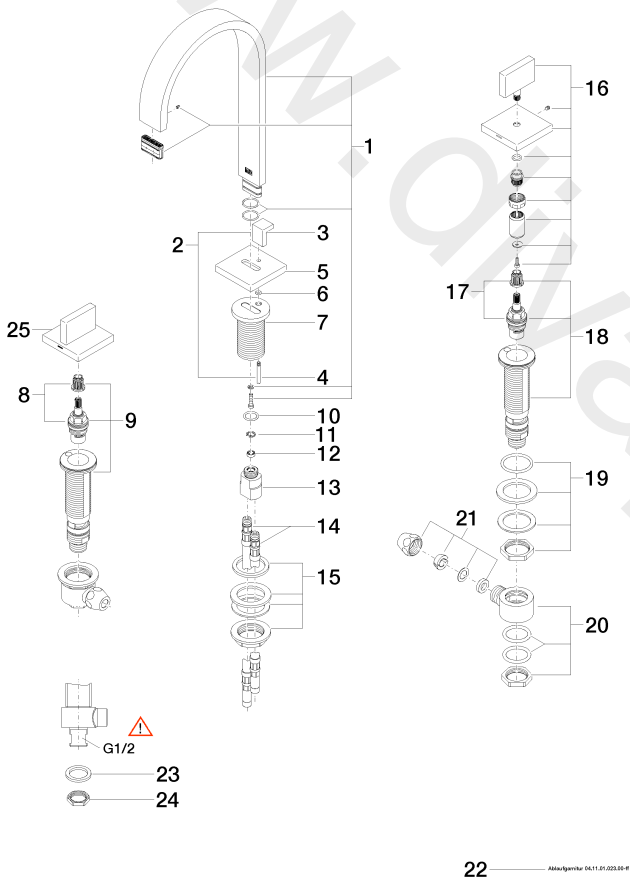

Sink - MEM

Three-hole lavatory mixer with drain - Chrome

Article number: 20 713 782-00 0010

Date of manufacture from 3/10/2014

## Sink - MEM

Three-hole lavatory mixer with drain - Chrome

Article number: 20 713 782-00 0010

Date of manufacture from 3/10/2014

## Spare parts list

Position	Number of units	Item Number	Spare part	Lead time
1	1	90 28 22 158 01-00	spout	10
2	1	04 20 78 030 80-00	pull-rod	10
3	1	09 20 78 030-00	handle	10
4	1	09 31 09 080-00	pull-rod	10
5	1	09 27 78 032-00	rosette	10
6	1	09 14 10 166 90	seal	2
7	1	09 11 10 054 10 90	connection	2
8	1	90 90 03 152 00 90	top	2
9	1	04 17 11 058 52 90	side panel	2
10	1	09 14 10 130 90	seal	2
11	1	09 16 01 016 90	ring	2
12	1	09 23 01 033 90	flow reducer	2
13	1	09 11 10 055 10 90	connection	2
14	2	04 30 04 016 00 90	hose	60
15	1	04 23 10 009 01 90	fixing set	2
16	1	90 20 78 002 04-00	handle ( cold )	10
17	1	90 90 03 153 00 90	top	2
18	1	04 17 11 058 53 90	side panel	2
19	2	04 23 10 032 78 90	fixing set	2
20	2	04 17 11 023 10 90	distributor	2
21	2	04 23 30 040 00-00	threaded connector	10
22	1	04 11 01 023 00-00	Drain US 1 1/4" - Chrome	2
23	2	09 30 11 059 90	disc	2
24	2	09 23 10 012 90	nut	2
25	1	90 20 78 002 05-00	handle ( hot )	10