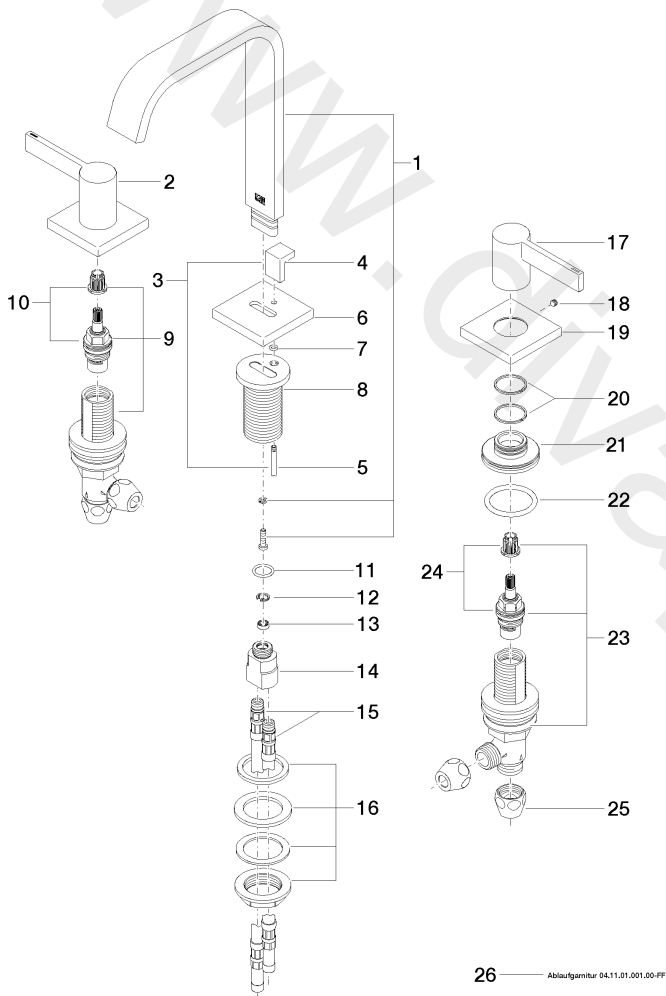

Washbasin - IMO

Three-hole basin mixer with pop-up waste - Brushed Platinum

Article number: 20 713 670-06

Date of manufacture from 4/1/2014

Washbasin - IMO

Three-hole basin mixer with pop-up waste - Brushed Platinum

Article number: 20 713 670-06

Date of manufacture from 4/1/2014

Spare parts list

Position	Quantity used	Item Number	Spare part	Delivery time
1	1	90 28 22 267 00-06	spout	10
2	1	09 20 67 011-06	handle (hot)	10
3	1	04 20 78 030 80-06	pull-rod	10
4	1	09 20 78 030-06	handle	10
5	1	09 31 09 080-06	pull-rod	10
6	1	09 27 78 032-06	rosette	10
7	1	09 14 10 166 90	seal	2
8	1	09 11 10 054 10 90	connection	2
9	1	90 17 11 040 53 90	side panel	2
10	1	90 90 03 153 00 90	top	2
11	1	09 14 10 130 90	seal	2
12	1	09 16 01 016 90	ring	2
13	1	09 23 01 033 90	flow reducer	2
14	1	09 11 10 055 10 90	connection	2
15	2	04 30 04 016 00 90	hose	60
16	1	04 23 10 009 01 90	fixing set	2
17	1	09 20 67 012-06	handle (cold)	10
18	2	04 31 11 112 00 90	pin	2
19	2	09 27 22 043-06	rosette	10
20	4	09 14 15 014 90	ring	2
21	2	09 30 11 198-06	disc	10
22	1	09 14 10 036 90	seal	2
23	1	90 17 11 040 52 90	side panel	2
24	1	90 90 03 152 00 90	top	2
25	4	04 23 30 040 00-06	threaded connector	10
26	1	04 11 01 001 00-06	pop-up waste	2