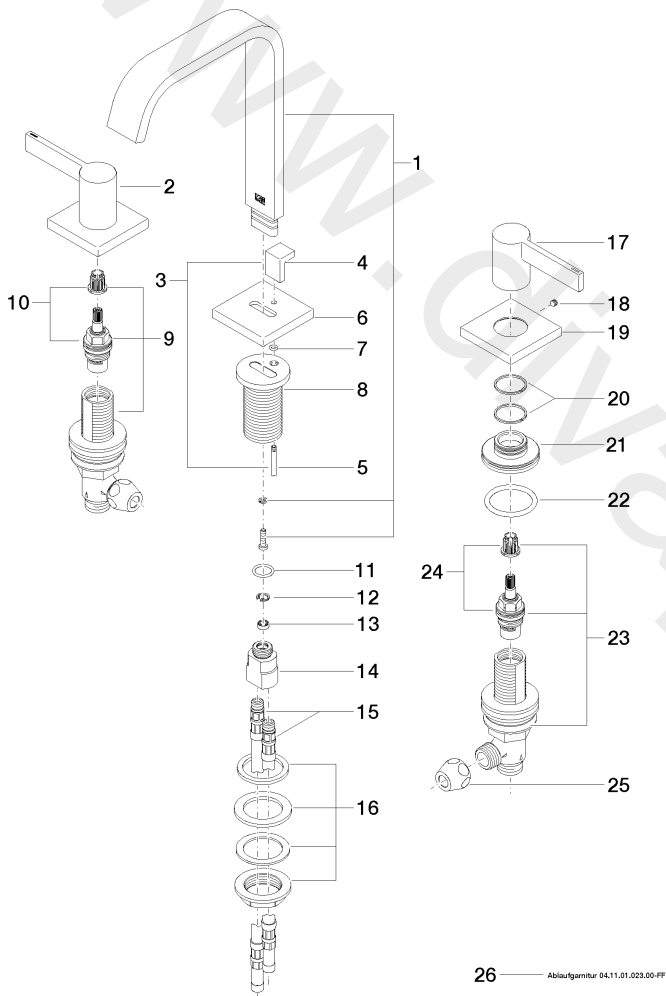

Sink - IMO

Three-hole lavatory mixer with drain - Chrome

Article number: 20 713 670-00 0010

Date of manufacture from 4/1/2014

Sink - IMO

Three-hole lavatory mixer with drain - Chrome

Article number: 20 713 670-00 0010

Date of manufacture from 4/1/2014

Spare parts list

Position	Number of units	Item Number	Spare part	Lead time
1	1	90 28 22 267 01-00	spout	10
2	1	09 20 67 011-00	handle (hot)	10
3	1	04 20 78 030 80-00	pull-rod	10
4	1	09 20 78 030-00	handle	10
5	1	09 31 09 080-00	pull-rod	10
6	1	09 27 78 032-00	rosette	10
7	1	09 14 10 166 90	seal	2
8	1	09 11 10 054 10 90	connection	2
9	1	90 17 11 040 53 90	side panel	2
10	1	90 90 03 153 00 90	top	2
11	1	09 14 10 130 90	seal	2
12	1	09 16 01 016 90	ring	2
13	1	09 23 01 033 90	flow reducer	2
14	1	09 11 10 055 10 90	connection	2
15	2	04 30 04 016 00 90	hose	60
16	1	04 23 10 009 01 90	fixing set	2
17	1	09 20 67 012-00	handle (cold)	10
18	1	04 31 11 112 00 90	pin	2
19	1	09 27 22 043-00	rosette	10
20	1	09 14 15 014 90	ring	2
21	1	09 30 11 198-00	disc	10
22	1	09 14 10 036 90	seal	2
23	1	90 17 11 040 52 90	side panel	2
24	1	90 90 03 152 00 90	top	2
25	2	04 23 30 040 00-00	threaded connector	10
26	1	04 11 01 023 00-00	Drain US 1 1/4" - Chrome	2