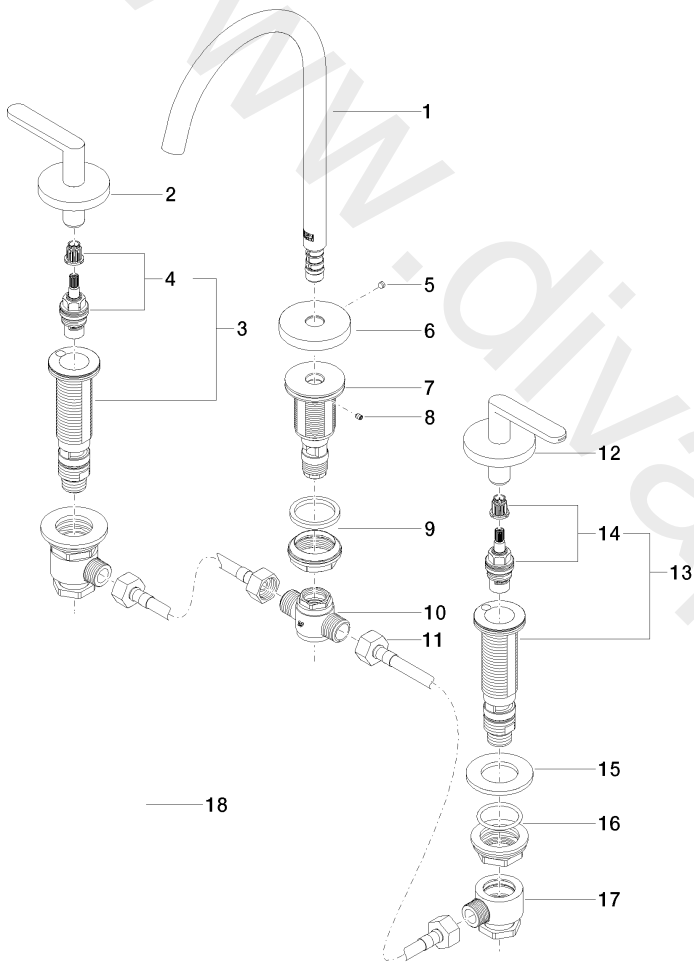

Washbasin - META

Three-hole basin mixer with pop-up waste - Matte Black

Article number: 20 713 661-33

Washbasin - META

Three-hole basin mixer with pop-up waste - Matte Black

Article number: 20 713 661-33

Spare parts list

Position	Quantity used	Item Number	Spare part	Delivery time
1	1	90 28 22 325 00-33	spout	30
2	1	90 20 66 016 00-33	handle (hot)	30
3	1	04 17 11 058 32 90	side panel	2
4	1	90 90 03 132 00 90	top	2
5	1	09 31 11 112 90	pin	60
6	1	09 27 66 002-33	rosette	30
7	1	09 30 01 287 90	connection	60
8	1	09 31 11 044 90	pin	2
9	1	04 23 10 044 07 90	fixing set	2
10	1	04 17 11 020 10 90	distributor	2
11	2	04 30 04 096 00 90	hose	2
12	1	90 20 66 015 00-33	handle (cold)	30
13	1	04 17 11 058 33 90	side panel	2
14	1	90 90 03 133 00 90	top	2
15	2	09 30 11 099 90	disc	2
16	2	04 23 10 032 78 90	fixing set	2
17	2	04 17 11 023 10 90	distributor	2
18	1	10 125 970-33	Basin Waste with push fastening 1 1/4" - Matte Black	2