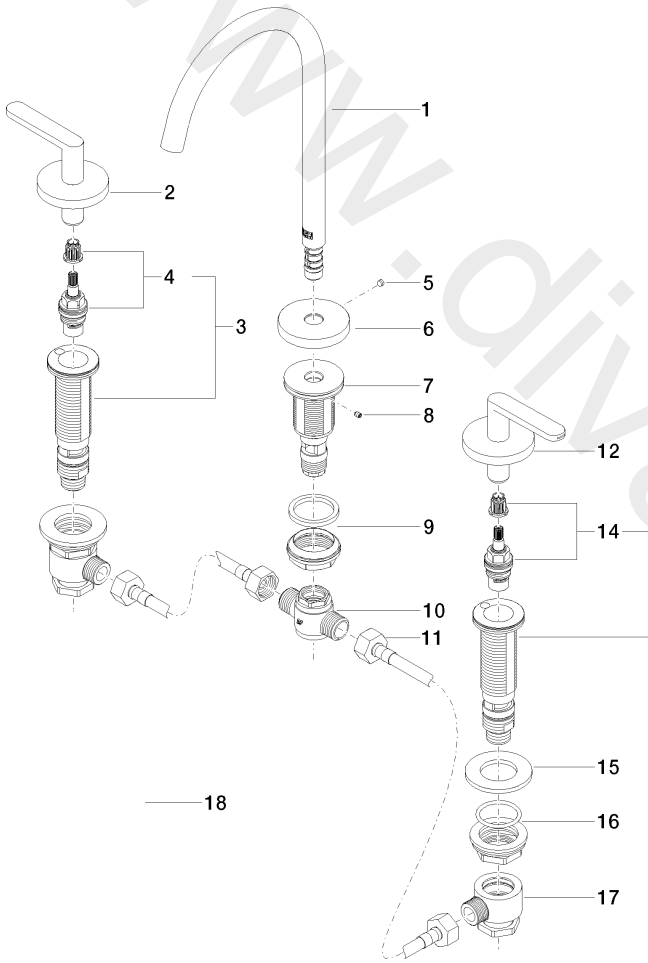

Washbasin - META

Three-hole basin mixer with pop-up waste - Brushed Platinum

Article number: 20 713 661-06

Washbasin - META

Three-hole basin mixer with pop-up waste - Brushed Platinum

Article number: 20 713 661-06

Spare parts list

Position	Quantity used	Item Number	Spare part	Delivery time
1	1	90 28 22 325 00-06	spout	10
2	1	90 20 66 016 00-06	handle (hot)	10
3	1	04 17 11 058 32 90	side panel	2
4	1	90 90 03 132 00 90	top	2
5	1	09 31 11 112 90	pin	60
6	1	09 27 66 002-06	rosette	10
7	1	09 30 01 287 90	connection	60
8	1	09 31 11 044 90	pin	2
9	1	04 23 10 044 07 90	fixing set	2
10	1	04 17 11 020 10 90	distributor	2
11	2	04 30 04 096 00 90	hose	2
12	1	90 20 66 015 00-06	handle (cold)	10
13	1	04 17 11 058 33 90	side panel	2
14	1	90 90 03 133 00 90	top	2
15	2	09 30 11 099 90	disc	2
16	2	04 23 10 032 78 90	fixing set	2
17	2	04 17 11 023 10 90	distributor	2
18	1	10 125 970-06	Basin Waste with push fastening 1 1/4" - Brushed Platinum	2