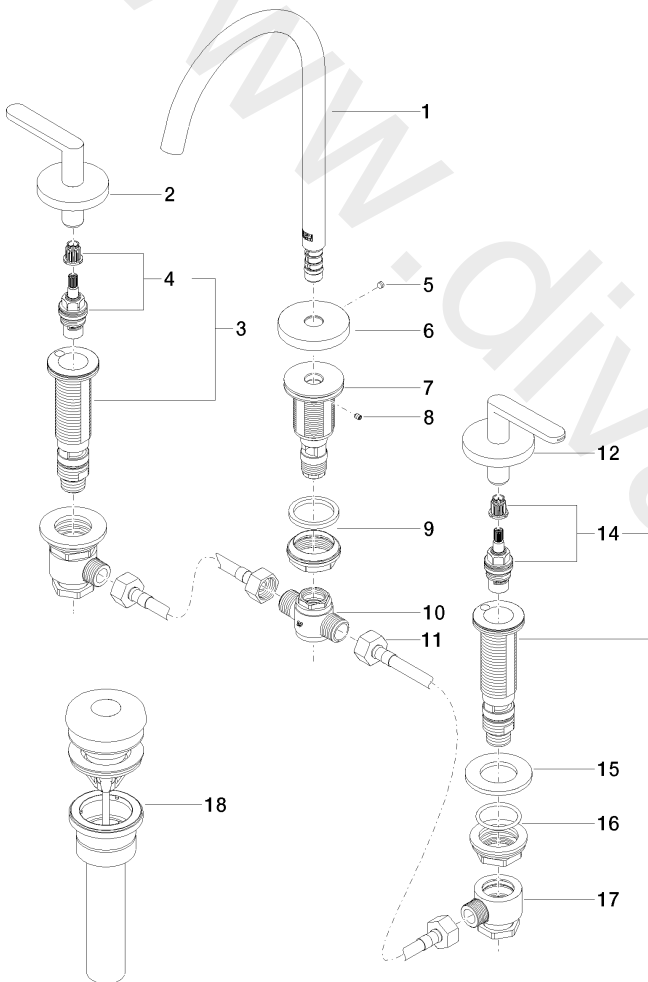

Sink - META

Three-hole lavatory mixer with drain - Chrome

Article number: 20 713 661-00 0010

## Sink - META

Three-hole lavatory mixer with drain - Chrome

Article number: 20 713 661-00 0010

### Spare parts list

Position	Number of units	Item Number	Spare part	Lead time
1	1	90 28 22 325 01-00	spout	10
2	1	90 20 66 016 00-00	handle ( hot )	10
3	1	04 17 11 058 32 90	side panel	2
4	1	90 90 03 132 00 90	top	2
5	1	09 31 11 112 90	pin	60
6	1	09 27 66 002-00	rosette	60
7	1	09 30 01 287 90	connection	60
8	1	09 31 11 044 90	pin	2
9	1	04 23 10 044 07 90	fixing set	2
10	1	04 17 11 020 10 90	distributor	2
11	2	04 30 04 096 00 90	hose	2
12	1	90 20 66 015 00-00	handle ( cold )	10
13	1	04 17 11 058 33 90	side panel	2
14	1	90 90 03 133 00 90	top	2
15	2	09 30 11 099 90	disc	2
16	2	04 23 10 032 78 90	fixing set	2
17	2	04 17 11 023 10 90	distributor	2
18	1	10 125 970-00 0010	Umbrella drain 1 1/4" - Chrome	2