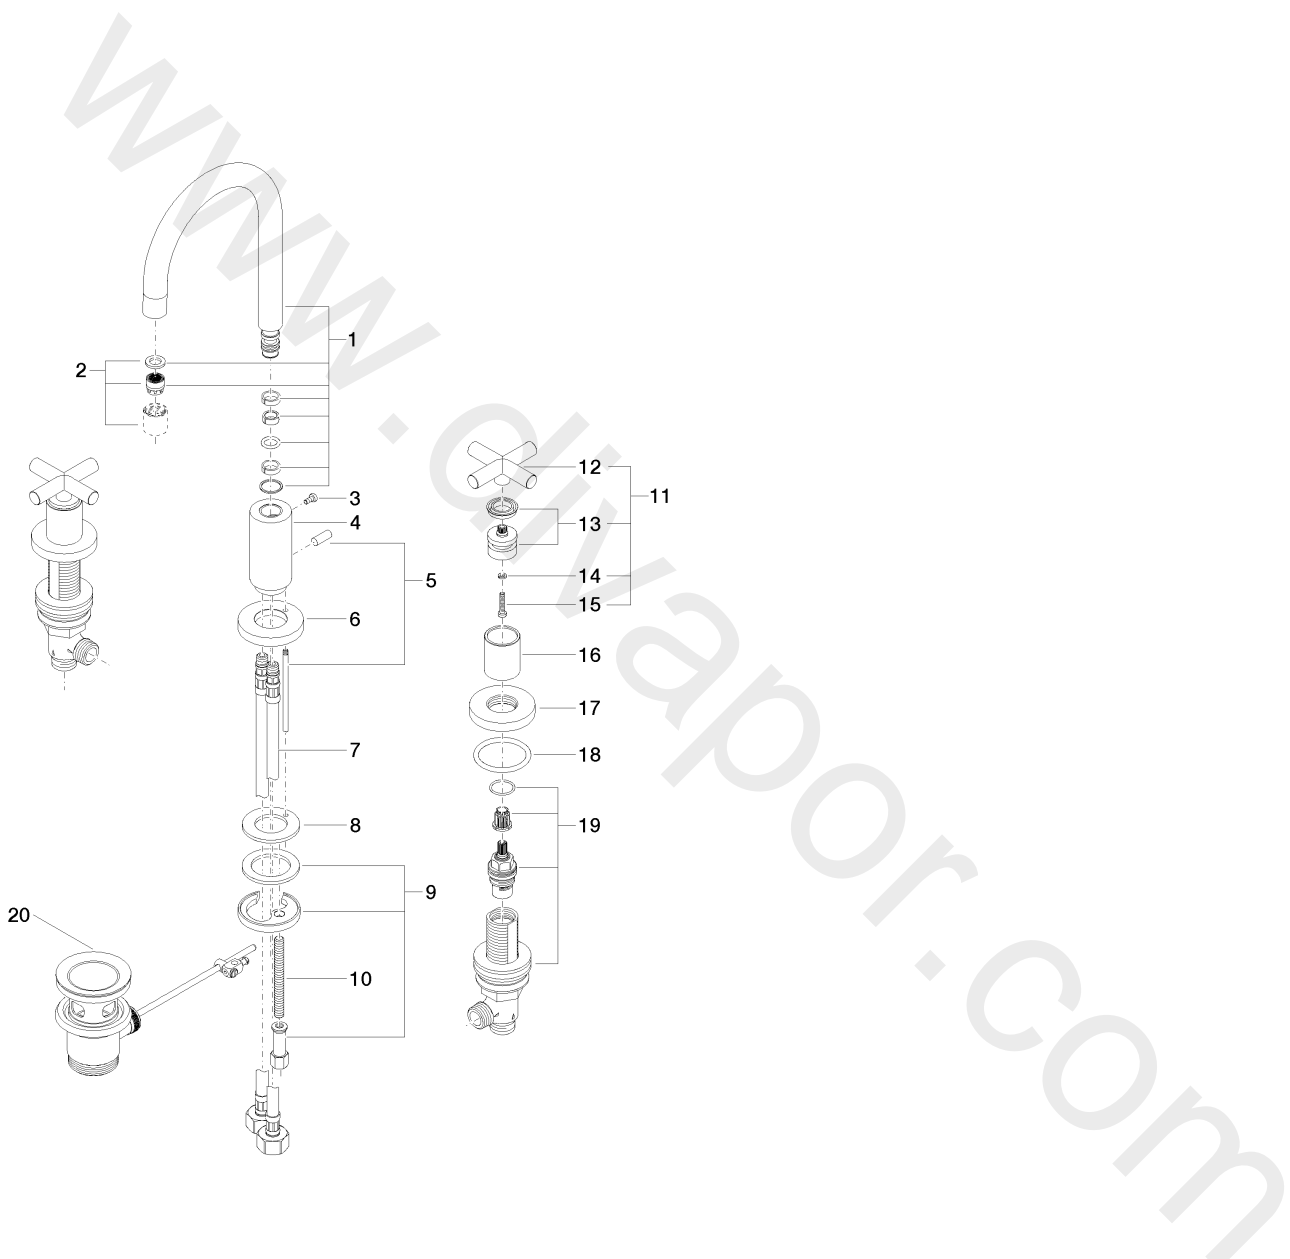

Washbasin - TARA

Three-hole basin mixer with pop-up waste - Matte White

Article number: 20 710 892-10

Date of manufacture from 6/25/2021

## Washbasin - TARA

Three-hole basin mixer with pop-up waste - Matte White

Article number: 20 710 892-10

Date of manufacture from 6/25/2021

### Spare parts list

Position	Quantity used	Item Number	Spare part	Delivery time
1	1	90 28 22 217 01-10	spout	40
2	1	90 23 01 028 03-10	aerator	40
3	1	09 30 30 057 90	screw	2
4	1	09 11 10 087 10-10	connection	40
5	1	04 20 89 030 80-10	pull-rod	40
6	1	09 28 10 133-10	ring	40
7	2	04 30 04 019 00 90	hose	2
8	1	09 14 05 047 90	seal	2
9	1	04 30 11 038 00 90	fixing set	2
10	1	09 31 11 011 90	pin	2
11	2	04 20 89 010 00-10	handle	60
12	2	09 20 89 010-10	handle	40
13	2	90 12 12 007 00-10	base	40
14	2	09 30 11 029 90	disc	2
15	2	09 30 30 075 90	screw	2
16	2	09 21 02 140-10	sleeve	40
18	4	09 27 89 105-10	rosette	42
19	2	90 17 11 040 51 90	side panel	2
20	1	04 11 01 001 00-10	pop-up waste	40