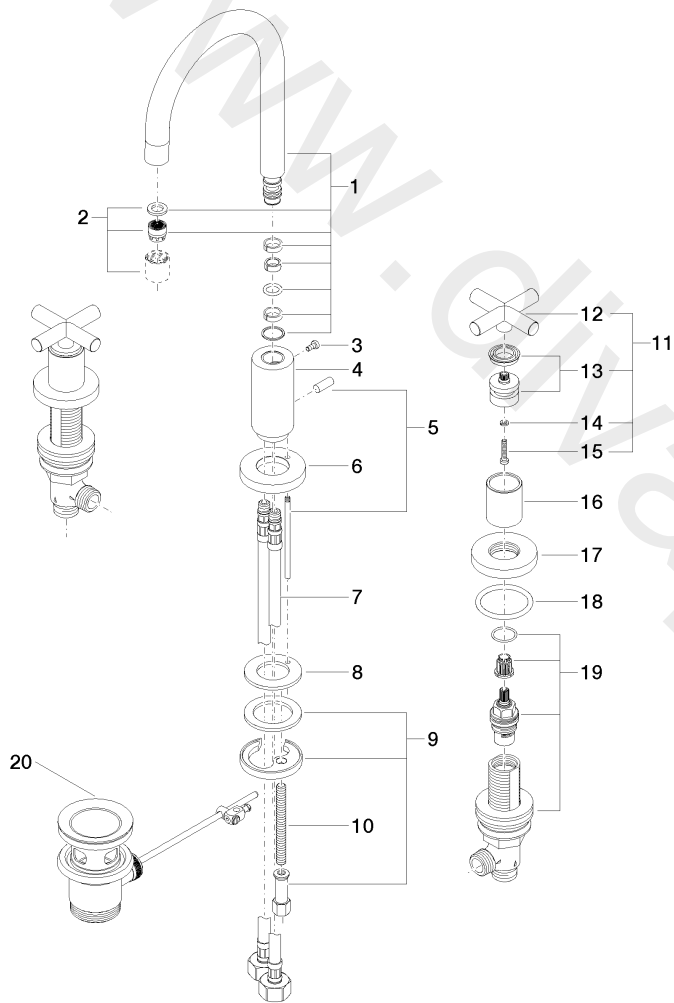

Washbasin - TARA

Three-hole basin mixer with pop-up waste - Platinum

Article number: 20 710 892-08

Date of manufacture from 6/25/2021

Washbasin - TARA

Three-hole basin mixer with pop-up waste - Platinum

Article number: 20 710 892-08

### Spare parts list

Position	Quantity used	Item Number	Spare part	Delivery time
1	1	90 28 22 217 01-08	spout	Not available anymore
2	1	90 23 01 028 03-08	aerator	20
3	1	09 30 30 057 90	screw	2
4	1	09 11 10 087 10-08	connection	20
5	1	04 20 89 030 80-08	pull-rod	20
6	1	09 28 10 133-08	ring	20
7	2	04 30 04 019 00 90	hose	2
8	1	09 14 05 047 90	seal	2
9	1	04 30 11 038 00 90	fixing set	2
10	1	09 31 11 011 90	pin	2
11	2	04 20 89 010 00-08	handle	60
12	2	09 20 89 010-08	handle	20
13	2	90 12 12 007 00-08	base	20
14	2	09 30 11 029 90	disc	2
15	2	09 30 30 075 90	screw	2
16	2	09 21 02 140-08	sleeve	20
18	4	09 14 10 043 90	seal	22
19	2	90 17 11 040 51 90	side panel	2
20	1	04 11 01 001 00-08	pop-up waste	2