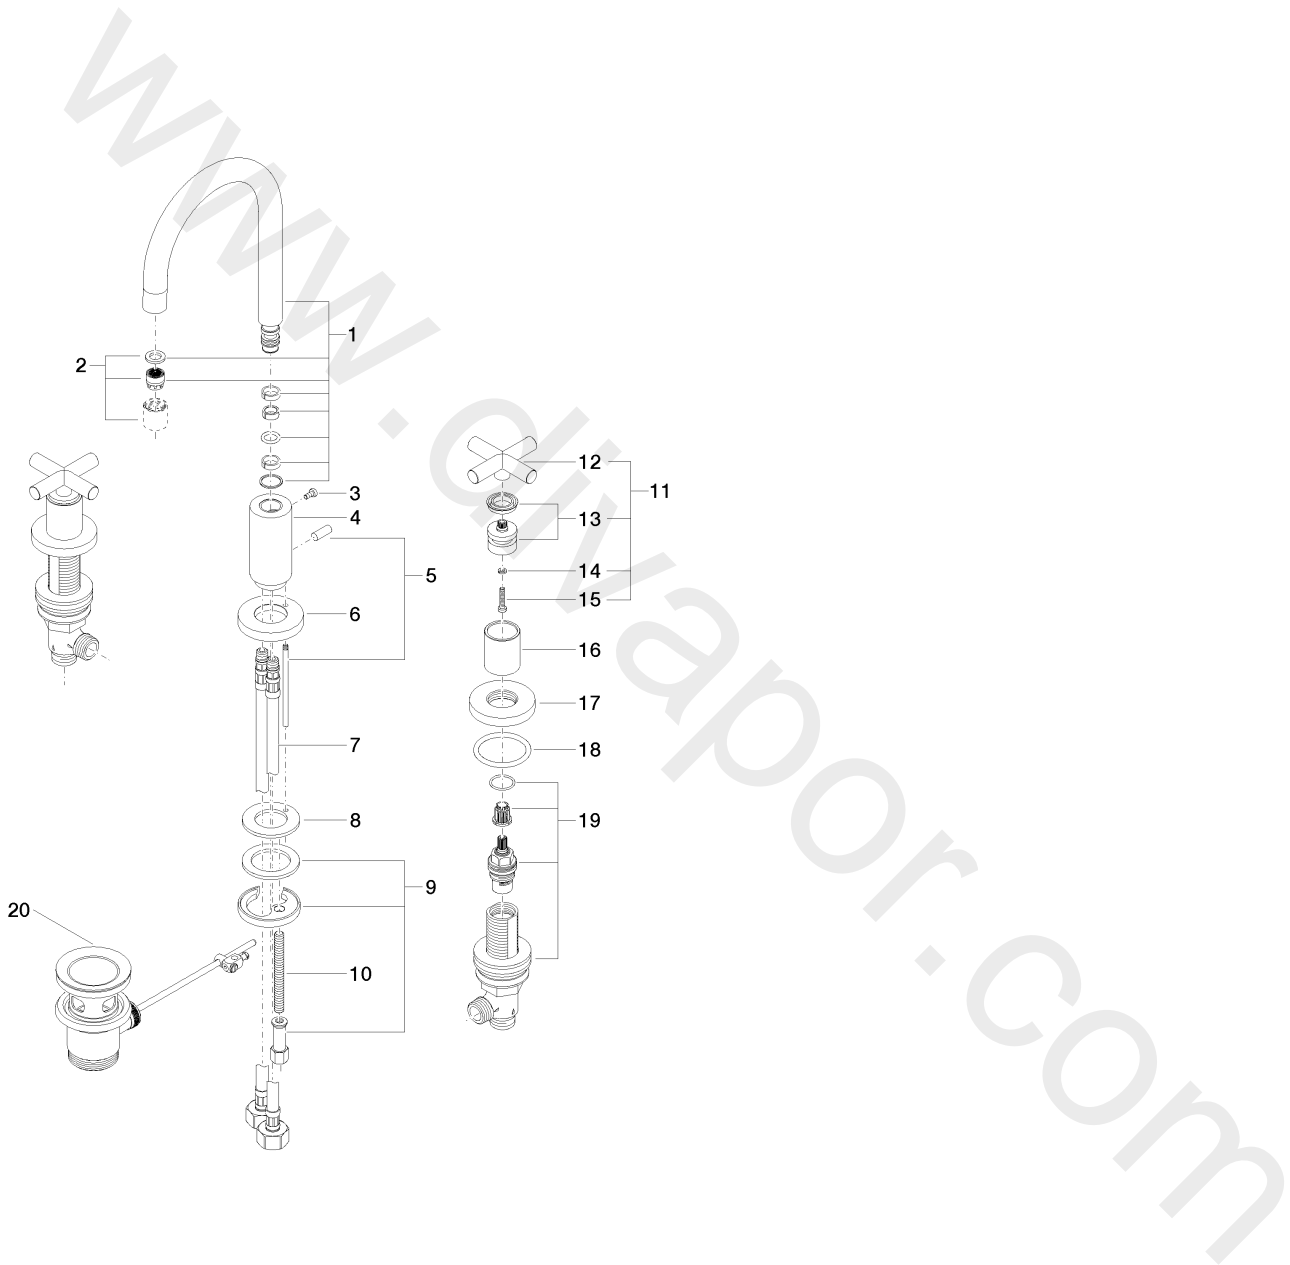

Washbasin - TARA

Three-hole basin mixer with pop-up waste - Brushed Platinum

Article number: 20 710 892-06

Date of manufacture from 6/25/2021

Washbasin - TARA

Three-hole basin mixer with pop-up waste - Brushed Platinum

Article number: 20 710 892-06

Date of manufacture from 6/25/2021

Spare parts list

Position	Quantity used	Item Number	Spare part	Delivery time
1	1	90 28 22 217 01-06	spout	10
2	1	90 23 01 028 03-06	aerator	10
3	1	09 30 30 057 90	screw	2
4	1	09 11 10 087 10-06	connection	10
5	1	04 20 89 030 80-06	pull-rod	10
6	1	09 28 10 133-06	ring	10
7	2	04 30 04 019 00 90	hose	2
8	1	09 14 05 047 90	seal	2
9	1	04 30 11 038 00 90	fixing set	2
10	1	09 31 11 011 90	pin	2
11	2	04 20 89 010 00-06	handle	60
12	2	09 20 89 010-06	handle	10
13	2	90 12 12 007 00-06	base	10
14	2	09 30 11 029 90	disc	2
15	2	09 30 30 075 90	screw	2
16	2	09 21 02 140-06	sleeve	10
18	4	09 14 10 043 90	seal	12
19	2	90 17 11 040 51 90	side panel	2
20	1	04 11 01 001 00-06	pop-up waste	2