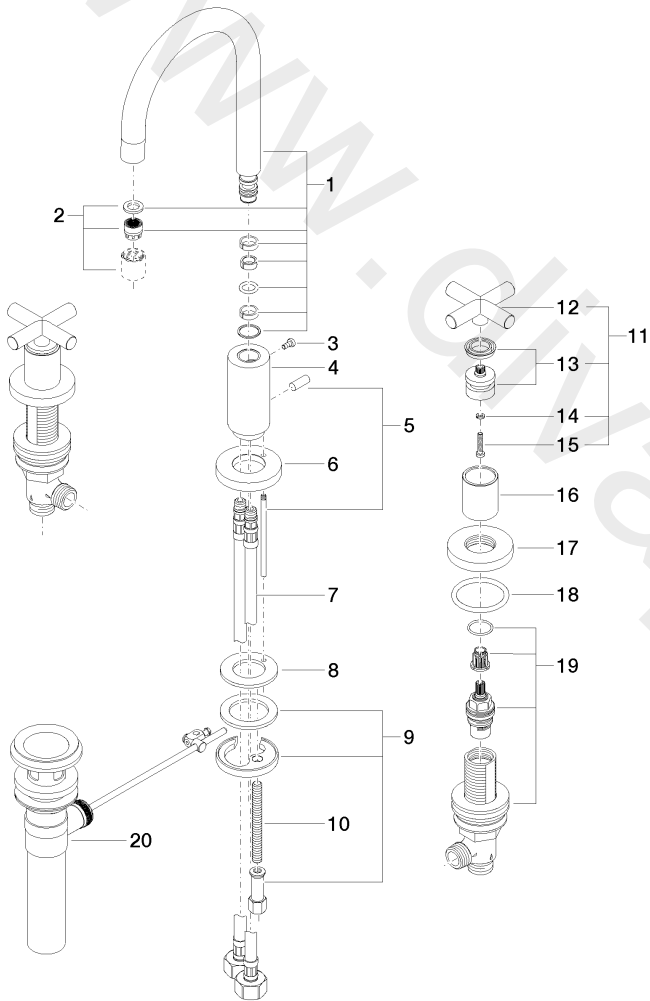

Sink - TARA

Three-hole lavatory mixer with drain - Chrome

Article number: 20 710 892-00 0010

Date of manufacture from 6/25/2021

## Sink - TARA

Three-hole lavatory mixer with drain - Chrome

Article number: 20 710 892-00 0010

Date of manufacture from 6/25/2021

## Spare parts list

Position	Number of units	Item Number	Spare part	Lead time
1	1	90 28 22 217 02-00	spout	10
2	1	90 23 01 028 04-00	aerator	10
3	1	09 30 30 057 90	screw	2
4	1	09 11 10 087 10-00	connection	10
5	1	04 20 89 030 80-00	pull-rod	10
6	1	09 28 10 133-00	ring	10
7	2	04 30 04 019 00 90	hose	2
8	1	09 14 05 047 90	seal	2
9	1	04 30 11 038 00 90	fixing set	2
10	1	09 31 11 011 90	pin	2
11	2	04 20 89 010 00-00	handle	60
12	2	09 20 89 010-00	handle	10
13	2	90 12 12 007 00-00	base	10
14	2	09 30 11 029 90	disc	2
15	2	09 30 30 075 90	screw	2
16	2	09 21 02 140-00	sleeve	10
17	2	09 27 89 105-00	rosette	10
18	2	09 14 10 043 90	seal	2
19	2	90 17 11 040 51 90	side panel	2
21	1	04 11 01 023 00-00	Drain US 1 1/4" - Chrome	2