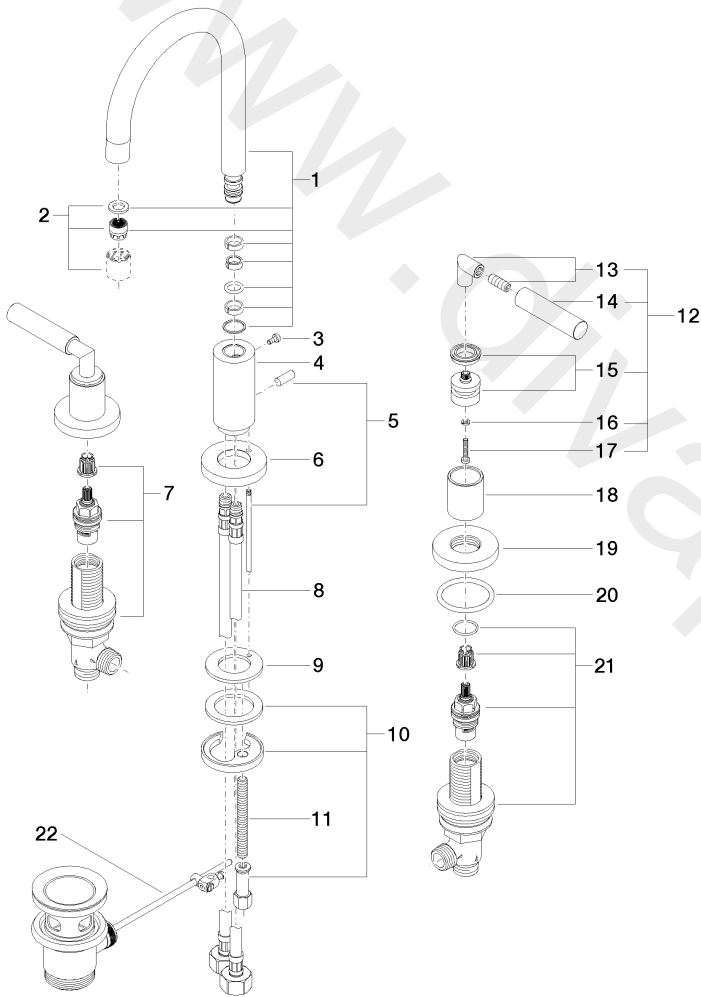

Washbasin - TARA

Three-hole basin mixer with pop-up waste - Matte Black

Article number: 20 710 882-33

Date of manufacture from 6/25/2021

Washbasin - TARA

Three-hole basin mixer with pop-up waste - Matte Black

Article number: 20 710 882-33

Date of manufacture from 6/25/2021

Spare parts list

Position	Quantity used	Item Number	Spare part	Delivery time
1	1	90 28 22 217 01-33	spout	Not available anymore
2	1	90 23 01 028 03-33	aerator	30
3	1	09 30 30 057 90	screw	2
4	1	09 11 10 087 10-33	connection	30
5	1	04 20 89 030 80-33	pull-rod	30
6	1	09 28 10 133-33	ring	30
7	1	90 17 11 040 51 90	side panel	2
8	2	04 30 04 019 00 90	hose	2
9	1	09 14 05 047 90	seal	2
10	1	04 30 11 038 00 90	fixing set	2
11	1	09 31 11 011 90	pin	2
12	2	04 20 88 052 00-33	handle	30
13	2	04 18 20 022 00-33	angle	Not available anymore
14	2	09 20 88 052-33	handle	30
15	2	90 12 12 007 00-33	base	30
16	2	09 30 11 029 90	disc	2
17	2	09 30 30 075 90	screw	2
18	2	09 21 02 140-33	sleeve	30
19	2	09 27 89 105-33	rosette	30
20	2	09 14 10 043 90	seal	2
21	1	90 17 11 040 50 90	side panel	2
22	1	04 11 01 001 00-33	pop-up waste	30