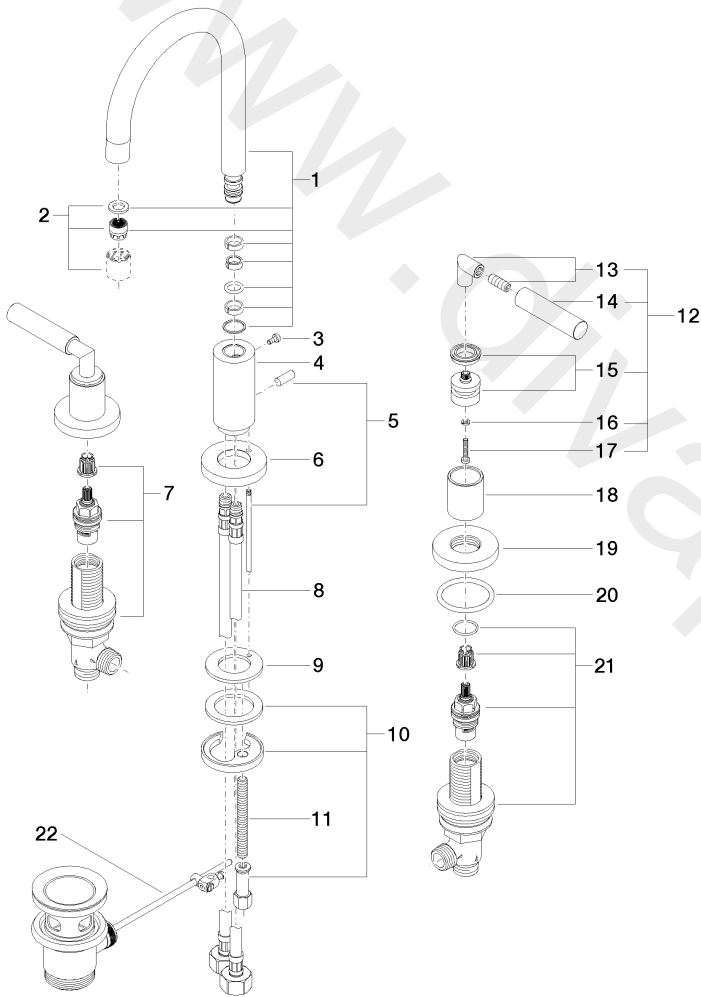

Washbasin - TARA

Three-hole basin mixer with pop-up waste - Matte White

Article number: 20 710 882-10

Date of manufacture from 6/25/2021

Washbasin - TARA

Three-hole basin mixer with pop-up waste - Matte White

Article number: 20 710 882-10

Date of manufacture from 6/25/2021

Spare parts list

Position	Quantity used	Item Number	Spare part	Delivery time
1	1	90 28 22 217 01-10	spout	40
2	1	90 23 01 028 03-10	aerator	40
3	1	09 30 30 057 90	screw	2
4	1	09 11 10 087 10-10	connection	40
5	1	04 20 89 030 80-10	pull-rod	40
6	1	09 28 10 133-10	ring	40
7	1	90 17 11 040 51 90	side panel	2
8	2	04 30 04 019 00 90	hose	2
9	1	09 14 05 047 90	seal	2
10	1	04 30 11 038 00 90	fixing set	2
11	1	09 31 11 011 90	pin	2
12	2	04 20 88 052 00-10	handle	40
13	2	04 18 20 022 00-10	angle	40
14	2	09 20 88 052-10	handle	40
15	2	90 12 12 007 00-10	base	40
16	2	09 30 11 029 90	disc	2
17	2	09 30 30 075 90	screw	2
18	2	09 21 02 140-10	sleeve	40
19	2	09 27 89 105-10	rosette	40
20	2	09 14 10 043 90	seal	2
21	1	90 17 11 040 50 90	side panel	2
22	1	04 11 01 001 00-10	pop-up waste	40