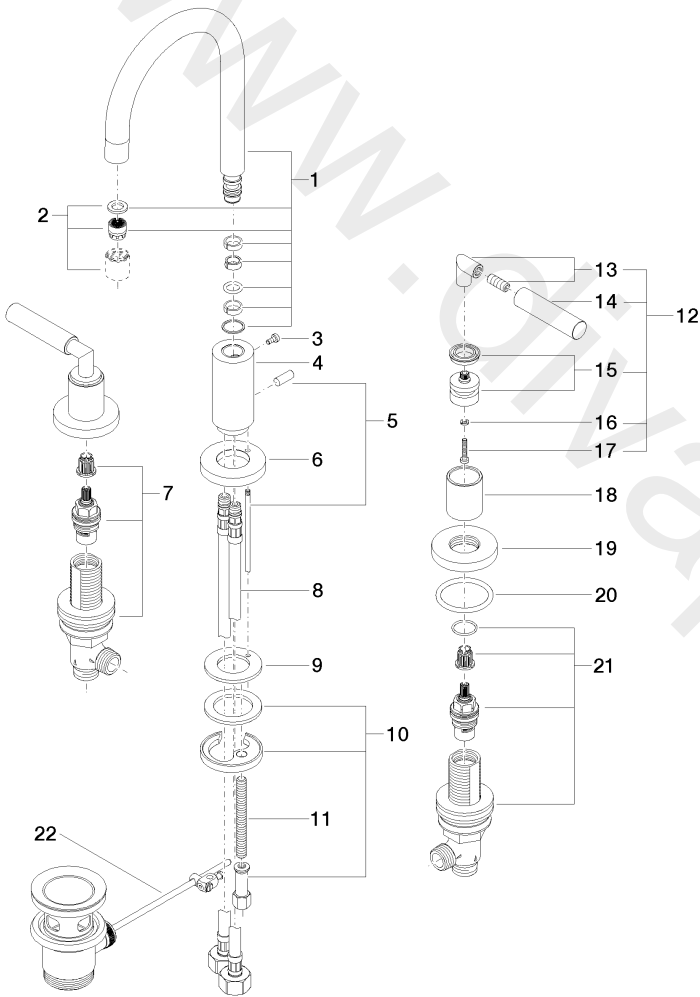

Washbasin - TARA

Three-hole basin mixer with pop-up waste - Brushed Platinum

Article number: 20 710 882-06

Date of manufacture from 6/25/2021

Washbasin - TARA

Three-hole basin mixer with pop-up waste - Brushed Platinum

Article number: 20 710 882-06

Date of manufacture from 6/25/2021

Spare parts list

Position	Quantity used	Item Number	Spare part	Delivery time
1	1	90 28 22 217 01-06	spout	10
2	1	90 23 01 028 03-06	aerator	10
3	1	09 30 30 057 90	screw	2
4	1	09 11 10 087 10-06	connection	10
5	1	04 20 89 030 80-06	pull-rod	10
6	1	09 28 10 133-06	ring	10
7	1	90 17 11 040 51 90	side panel	2
8	2	04 30 04 019 00 90	hose	2
9	1	09 14 05 047 90	seal	2
10	1	04 30 11 038 00 90	fixing set	2
11	1	09 31 11 011 90	pin	2
12	2	04 20 88 052 00-06	handle	10
13	2	04 18 20 022 00-06	angle	10
14	2	09 20 88 052-06	handle	10
15	2	90 12 12 007 00-06	base	10
16	2	09 30 11 029 90	disc	2
17	2	09 30 30 075 90	screw	2
18	2	09 21 02 140-06	sleeve	10
19	2	09 27 89 105-06	rosette	10
20	2	09 14 10 043 90	seal	2
21	1	90 17 11 040 50 90	side panel	2
22	1	04 11 01 001 00-06	pop-up waste	2