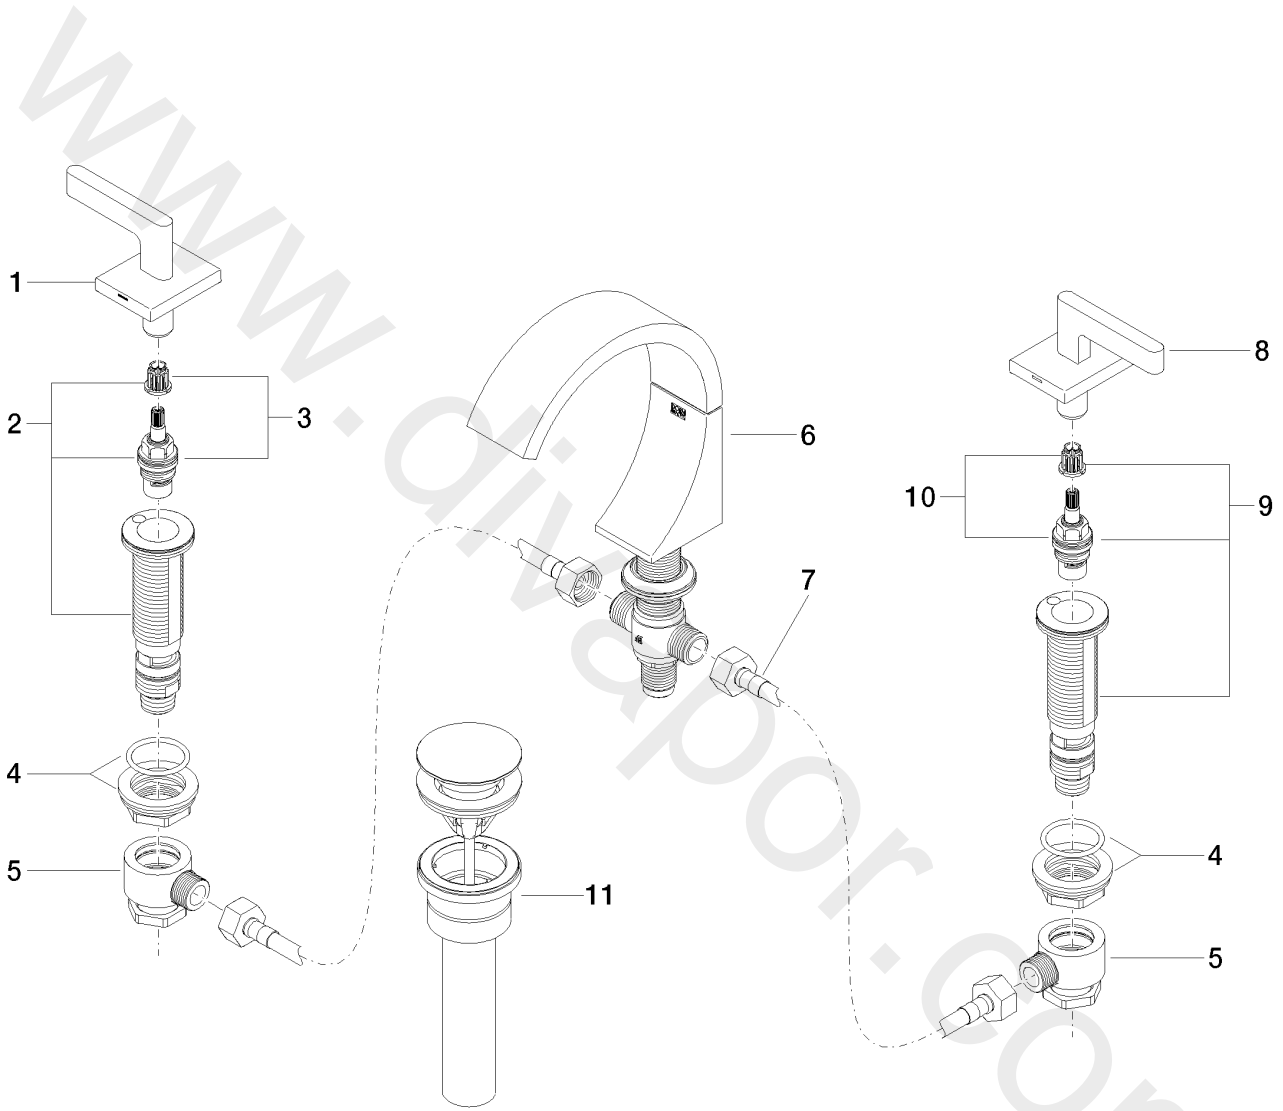

Sink - CYO

Three-hole lavatory mixer with drain - Chrome

Article number: 20 710 821-00 0010

## Sink - CYO

Three-hole lavatory mixer with drain - Chrome

Article number: 20 710 821-00 0010

### Spare parts list

Position	Number of units	Item Number	Spare part	Lead time
1	1	90 20 70 057 02-00	handle ( hot )	10
2	1	04 17 11 058 53 90	side panel	2
3	1	90 90 03 153 00 90	top	2
4	2	04 23 10 032 78 90	fixing set	2
5	2	04 17 11 023 10 90	distributor	2
6	1	13 715 811-00	Lavatory spout, deck-mounted without drain - Chrome	10
7	2	04 30 04 096 00 90	hose	2
8	1	90 20 70 057 03-00	handle ( cold )	10
9	1	04 17 11 058 52 90	side panel	2
10	1	90 90 03 152 00 90	top	2
11	1	10 125 970-00 0010	Umbrella drain 1 1/4" - Chrome	2