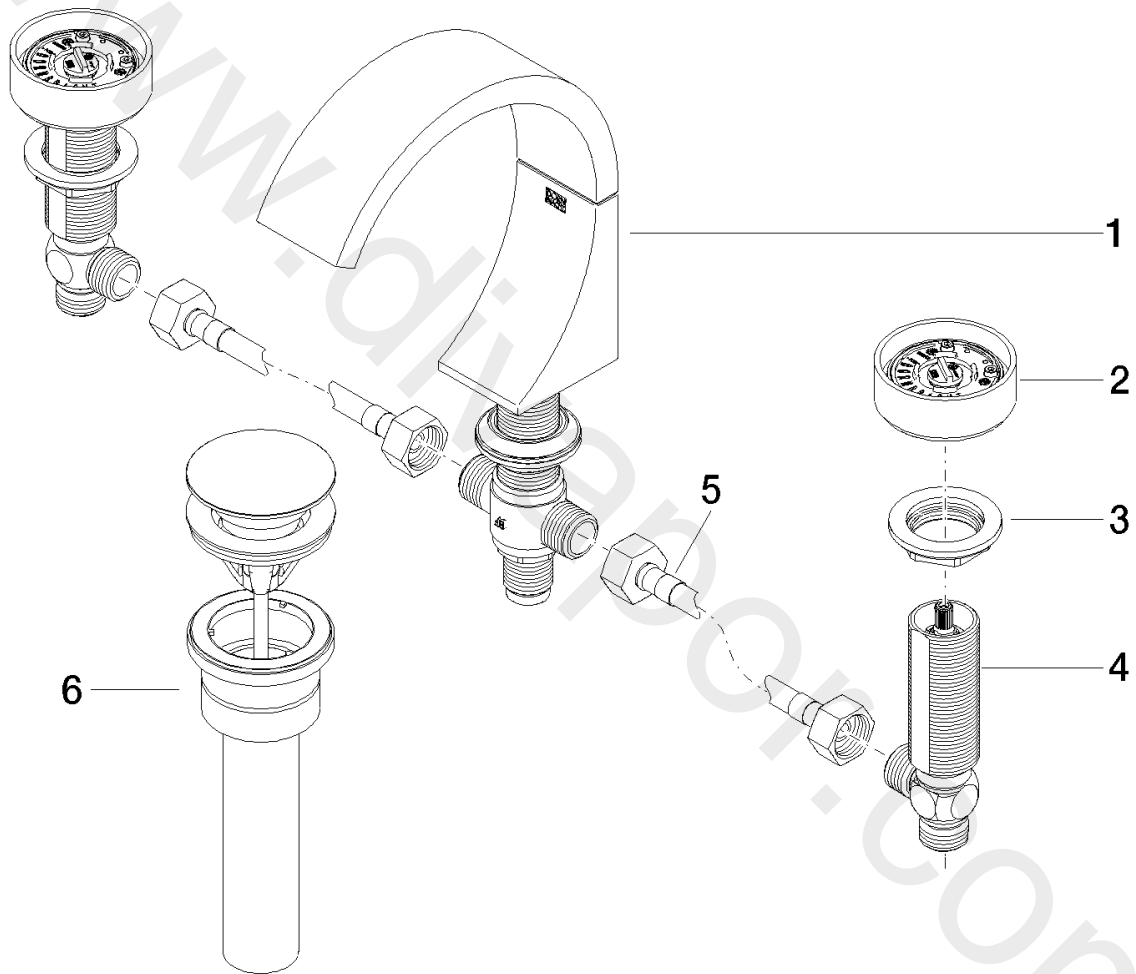

Sink - CYO

Three-hole lavatory mixer with drain Without design element - Chrome

Article number: 20 710 811-00 0010

Sink - CYO

Three-hole lavatory mixer with drain Without design element - Chrome

Article number: 20 710 811-00 0010

Spare parts list

Position	Number of units	Item Number	Spare part	Lead time
1	1	13 715 811-00	Lavatory spout, deck-mounted without drain - Chrome	10
2	2	90 18 40 290 00-00	handle	10
3	2	04 30 11 038 67 90	fixing set	2
4	2	04 17 11 055 61 90	side panel	2
5	2	04 30 04 096 00 90	hose	2
6	1	10 125 970-00 0010	Umbrella drain 1 1/4" - Chrome	2