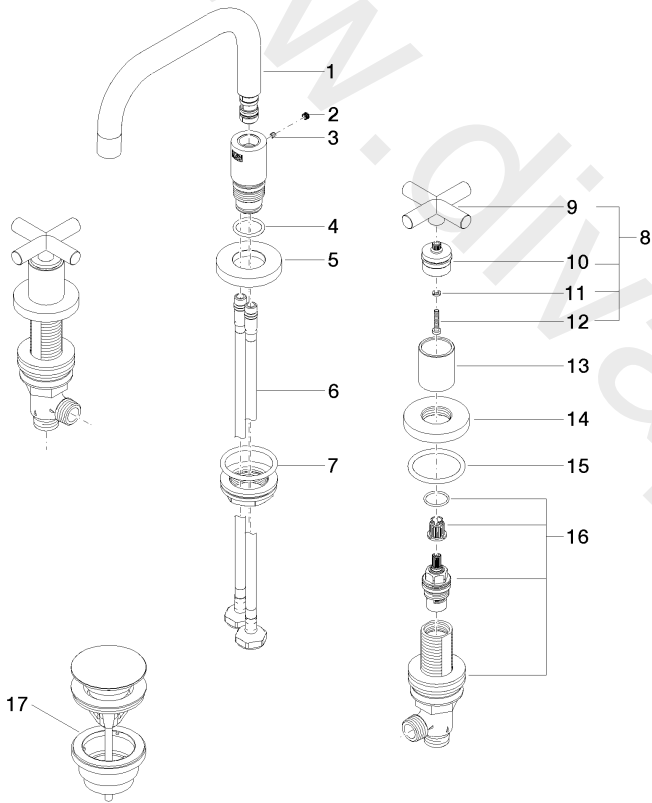

Washbasin - TARA

Three-hole basin mixer with pop-up waste - Matte White

Article number: 20 705 892-10

## Washbasin - TARA

Three-hole basin mixer with pop-up waste - Matte White

Article number: 20 705 892-10

### Spare parts list

Position	Quantity used	Item Number	Spare part	Delivery time
1	1	90 28 22 370 00-10	spout	40
2	1	09 31 20 109 90	plug	2
3	1	09 31 11 099 90	pin	2
4	1	09 14 10 015 90	seal	2
5	1	09 28 10 140-10	ring	40
6	2	04 30 04 019 00 90	hose	2
7	1	04 23 10 009 02 90	fixing set	2
8	2	04 20 89 010 10-10	handle	40
9	2	09 20 89 010-10	handle	40
10	2	90 12 12 219 00-10	base	40
11	2	09 30 11 029 90	disc	2
12	2	09 30 30 075 90	screw	2
13	2	09 21 02 140-10	sleeve	40
14	2	09 27 89 105-10	rosette	40
15	2	09 14 10 043 90	seal	2
16	2	90 17 11 040 51 90	side panel	2
17	1	10 125 970-10	Basin Waste with push fastening 1 1/4" - Matte White	2