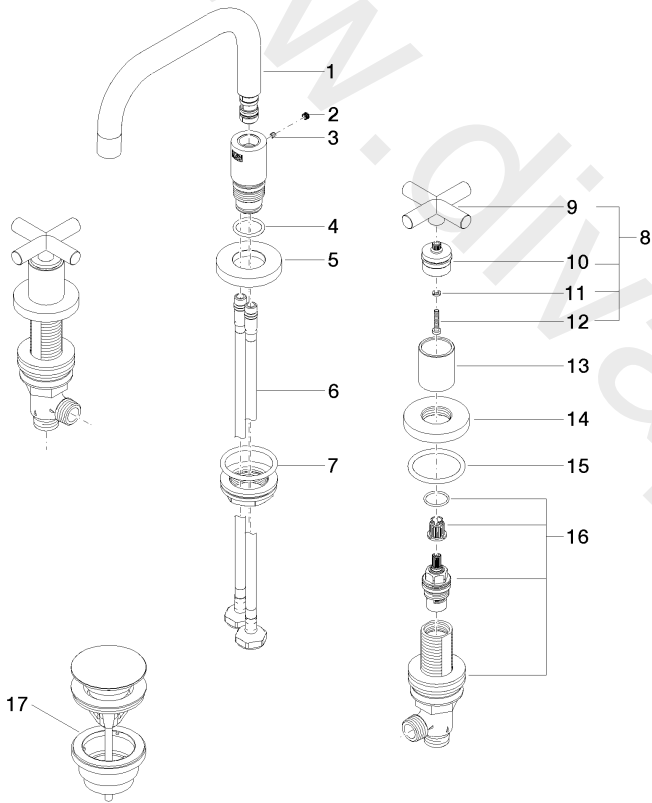

Washbasin - TARA

Three-hole basin mixer with pop-up waste - Platinum

Article number: 20 705 892-08

## Washbasin - TARA

Three-hole basin mixer with pop-up waste - Platinum

Article number: 20 705 892-08

### Spare parts list

Position	Quantity used	Item Number	Spare part	Delivery time
1	1	90 28 22 370 00-08	spout	20
2	1	09 31 20 109 90	plug	2
3	1	09 31 11 099 90	pin	2
4	1	09 14 10 015 90	seal	2
5	1	09 28 10 140-08	ring	20
6	2	04 30 04 019 00 90	hose	2
7	1	04 23 10 009 02 90	fixing set	2
8	2	04 20 89 010 10-08	handle	20
9	2	09 20 89 010-08	handle	20
10	2	90 12 12 219 00-08	base	20
11	2	09 30 11 029 90	disc	2
12	2	09 30 30 075 90	screw	2
13	2	09 21 02 140-08	sleeve	20
14	2	09 27 89 105-08	rosette	20
15	2	09 14 10 043 90	seal	2
16	2	90 17 11 040 51 90	side panel	2
17	1	10 125 970-08	Basin Waste with push fastening 1 1/4" - Platinum	2