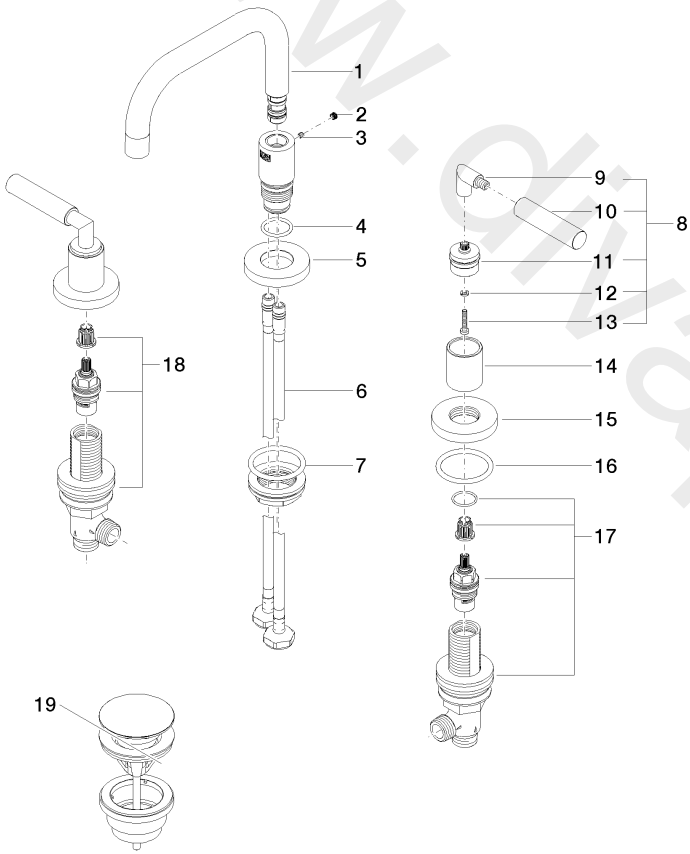

Washbasin - TARA

Three-hole basin mixer with pop-up waste - Brushed Dark Platinum

Article number: 20 705 882-99

Washbasin - TARA

Three-hole basin mixer with pop-up waste - Brushed Dark Platinum

Article number: 20 705 882-99

Spare parts list

Position	Quantity used	Item Number	Spare part	Delivery time
1	1	90 28 22 370 00-99	spout	30
2	1	09 31 20 109 90	plug	2
3	1	09 31 11 099 90	pin	2
4	1	09 14 10 015 90	seal	2
5	1	09 28 10 140-99	ring	30
6	2	04 30 04 019 00 90	hose	2
7	1	04 23 10 009 02 90	fixing set	2
8	2	04 20 88 052 10-99	handle	60
9	2	04 18 20 022 00-99	angle	30
10	2	09 20 88 052-99	handle	30
11	2	90 12 12 219 00-99	base	30
12	2	09 30 11 029 90	disc	2
13	2	09 30 30 075 90	screw	2
14	2	09 21 02 140-99	sleeve	30
15	2	09 27 89 105-99	rosette	30
16	2	09 14 10 043 90	seal	2
17	1	90 17 11 040 50 90	side panel	2
18	1	90 17 11 040 51 90	side panel	2
19	1	10 125 970-99	Basin Waste with push fastening 1 1/4" - Brushed Dark Platinum	2