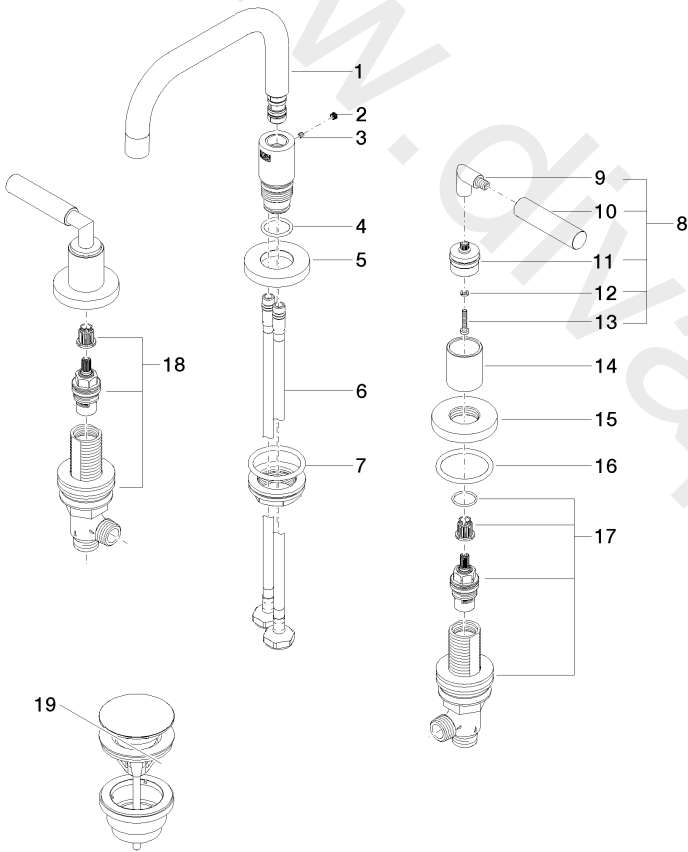

Washbasin - TARA

Three-hole basin mixer with pop-up waste - Matte Black

Article number: 20 705 882-33

## Washbasin - TARA

Three-hole basin mixer with pop-up waste - Matte Black

Article number: 20 705 882-33

### Spare parts list

Position	Quantity used	Item Number	Spare part	Delivery time
1	1	90 28 22 370 00-33	spout	30
2	1	09 31 20 109 90	plug	2
3	1	09 31 11 099 90	pin	2
4	1	09 14 10 015 90	seal	2
5	1	09 28 10 140-33	ring	2
6	2	04 30 04 019 00 90	hose	2
7	1	04 23 10 009 02 90	fixing set	2
8	2	04 20 88 052 10-33	handle	60
9	2	04 18 20 022 00-33	angle	Not available anymore
10	2	09 20 88 052-33	handle	30
11	2	90 12 12 219 00-33	base	30
12	2	09 30 11 029 90	disc	2
13	2	09 30 30 075 90	screw	2
14	2	09 21 02 140-33	sleeve	30
15	2	09 27 89 105-33	rosette	30
16	2	09 14 10 043 90	seal	2
17	1	90 17 11 040 50 90	side panel	2
18	1	90 17 11 040 51 90	side panel	2
19	1	10 125 970-33	Basin Waste with push fastening 1 1/4" - Matte Black	2