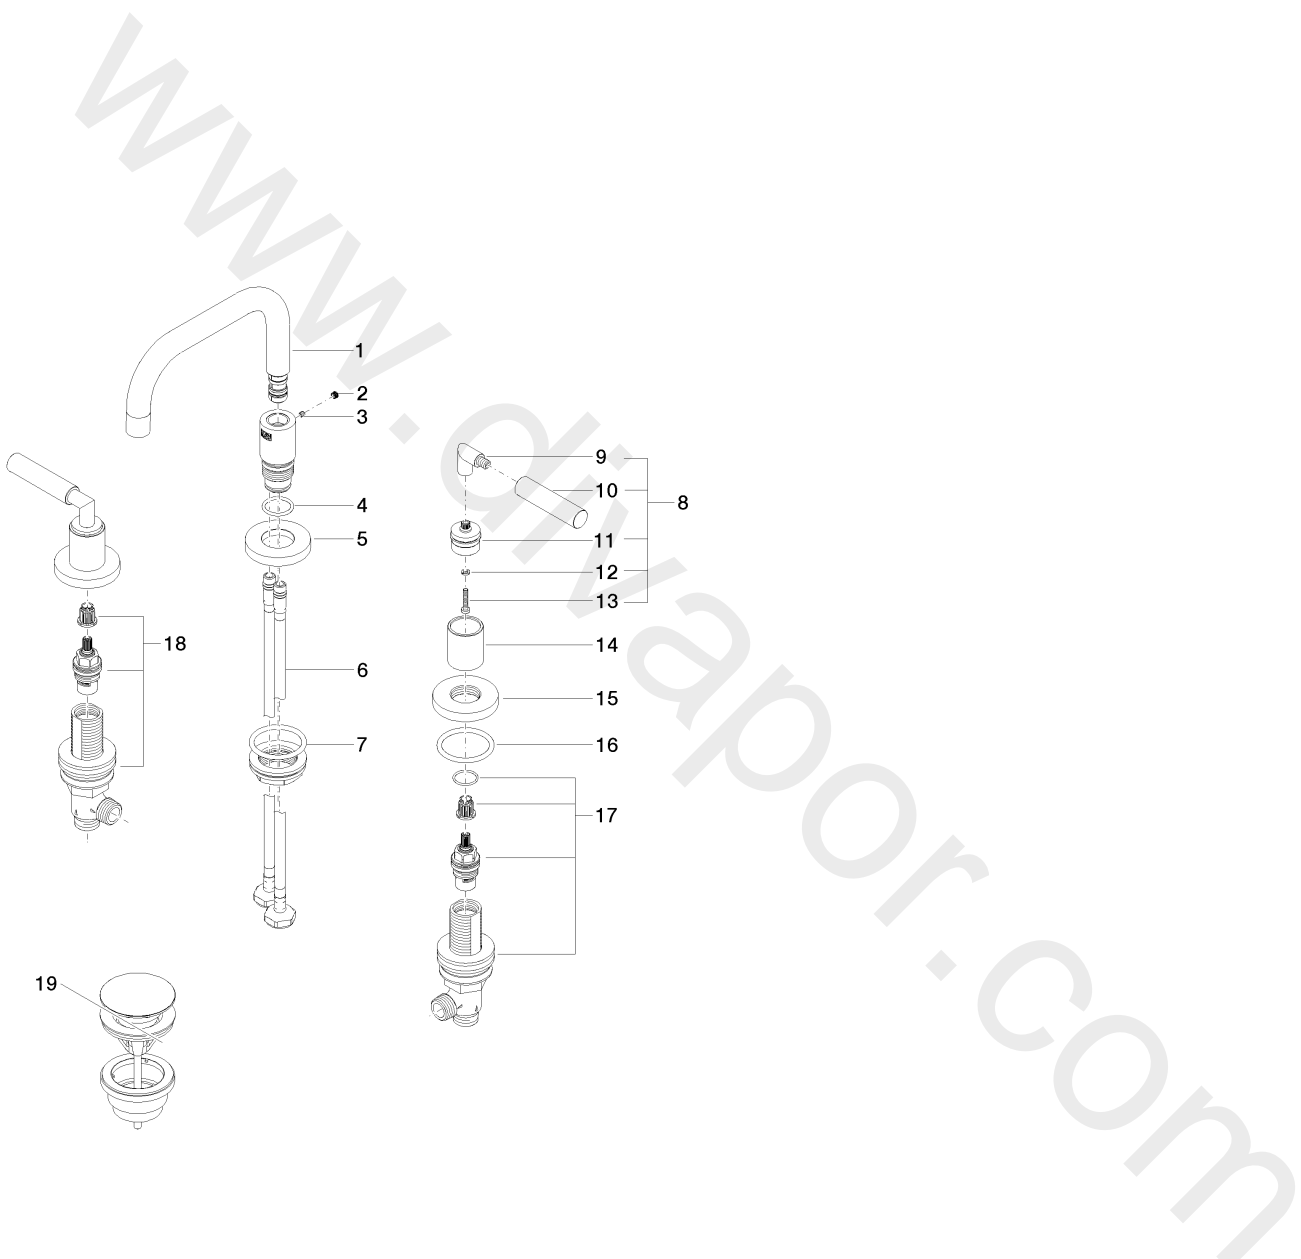

Washbasin - TARA

Three-hole basin mixer with pop-up waste - Matte White

Article number: 20 705 882-10

Washbasin - TARA

Three-hole basin mixer with pop-up waste - Matte White

Article number: 20 705 882-10

Spare parts list

Position	Quantity used	Item Number	Spare part	Delivery time
1	1	90 28 22 370 00-10	spout	40
2	1	09 31 20 109 90	plug	2
3	1	09 31 11 099 90	pin	2
4	1	09 14 10 015 90	seal	2
5	1	09 28 10 140-10	ring	40
6	2	04 30 04 019 00 90	hose	2
7	1	04 23 10 009 02 90	fixing set	2
8	2	04 20 88 052 10-10	handle	60
9	2	04 18 20 022 00-10	angle	40
10	2	09 20 88 052-10	handle	40
11	2	90 12 12 219 00-10	base	40
12	2	09 30 11 029 90	disc	2
13	2	09 30 30 075 90	screw	2
14	2	09 21 02 140-10	sleeve	40
15	2	09 27 89 105-10	rosette	40
16	2	09 14 10 043 90	seal	2
17	1	90 17 11 040 50 90	side panel	2
18	1	90 17 11 040 51 90	side panel	2
19	1	10 125 970-10	Basin Waste with push fastening 1 1/4" - Matte White	2