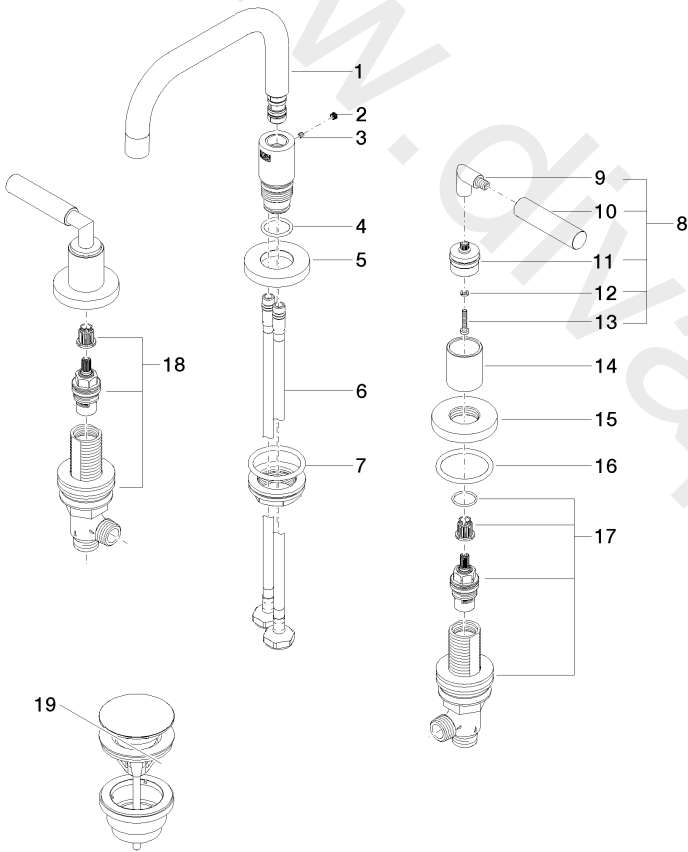

Washbasin - TARA

Three-hole basin mixer with pop-up waste - Platinum

Article number: 20 705 882-08

Washbasin - TARA

Three-hole basin mixer with pop-up waste - Platinum

Article number: 20 705 882-08

Spare parts list

Position	Quantity used	Item Number	Spare part	Delivery time
1	1	90 28 22 370 00-08	spout	20
2	1	09 31 20 109 90	plug	2
3	1	09 31 11 099 90	pin	2
4	1	09 14 10 015 90	seal	2
5	1	09 28 10 140-08	ring	20
6	2	04 30 04 019 00 90	hose	2
7	1	04 23 10 009 02 90	fixing set	2
8	2	04 20 88 052 10-08	handle	20
9	2	04 18 20 022 00-08	angle	Not available anymore
10	2	09 20 88 052-08	handle	20
11	2	90 12 12 219 00-08	base	20
12	2	09 30 11 029 90	disc	2
13	2	09 30 30 075 90	screw	2
14	2	09 21 02 140-08	sleeve	20
15	2	09 27 89 105-08	rosette	20
16	2	09 14 10 043 90	seal	2
17	1	90 17 11 040 50 90	side panel	2
18	1	90 17 11 040 51 90	side panel	2
19	1	10 125 970-08	Basin Waste with push fastening 1 1/4" - Platinum	2