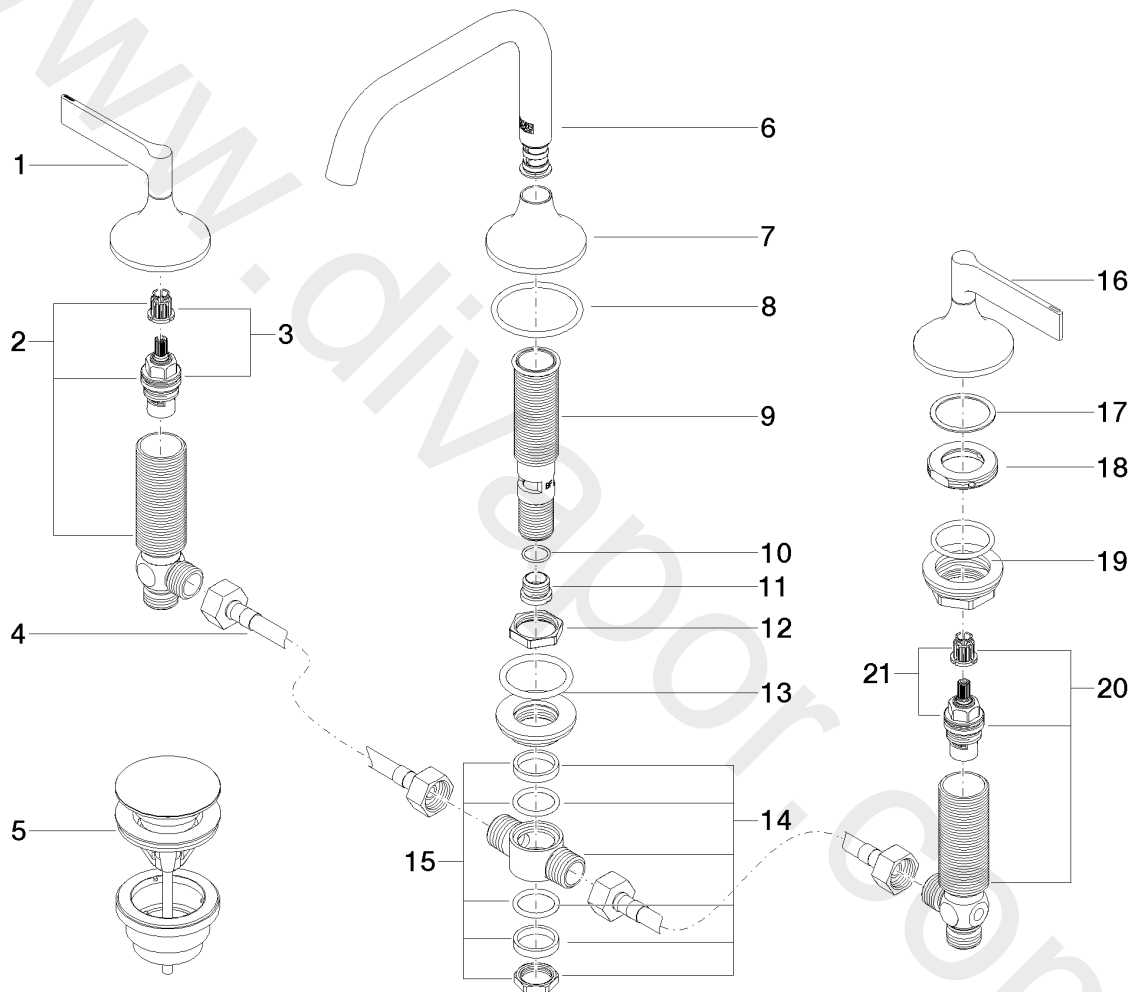

Washbasin - VAIA

Three-hole basin mixer with pop-up waste - Platinum

Article number: 20 705 819-08

Washbasin - VAIA

Three-hole basin mixer with pop-up waste - Platinum

Article number: 20 705 819-08

Spare parts list

| Position | Quantity used | Item Number | Spare part | Delivery time |
|----------|---------------|--------------------|---|---------------|
| 1 | 1 | 90 20 80 013 00-08 | handle (hot) | 20 |
| 2 | 1 | 04 17 11 055 51 90 | side panel | 2 |
| 3 | 1 | 90 90 03 151 00 90 | top | 2 |
| 4 | 2 | 04 30 04 096 00 90 | hose | 2 |
| 5 | 1 | 10 125 970-08 | Basin Waste with push fastening 1 1/4" - Platinum | 2 |
| 6 | 1 | 90 28 22 368 00-08 | spout | 20 |
| 7 | 1 | 09 27 80 011-08 | rosette | 20 |
| 8 | 1 | 09 14 10 084 90 | seal | 2 |
| 9 | 1 | 90 30 01 033 00 90 | base | 2 |
| 10 | 1 | 09 14 10 017 90 | seal | 2 |
| 11 | 1 | 09 24 04 021 10 90 | nipple | 2 |
| 12 | 1 | 09 23 10 127 90 | nut | 2 |
| 13 | 1 | 04 23 10 004 04 90 | fixing set | 2 |
| 14 | 1 | 04 17 11 020 10 90 | distributor | 2 |
| 15 | 1 | 90 23 10 012 00 90 | gasket kit | 2 |
| 16 | 1 | 90 20 80 012 00-08 | handle (cold) | 20 |
| 17 | 2 | 09 28 10 003 90 | ring | 2 |
| 18 | 2 | 09 24 01 028 90 | ring | 2 |
| 19 | 2 | 04 23 10 032 78 90 | fixing set | 2 |
| 20 | 1 | 04 17 11 055 50 90 | side panel | 2 |
| 21 | 1 | 90 90 03 150 00 90 | top | 2 |