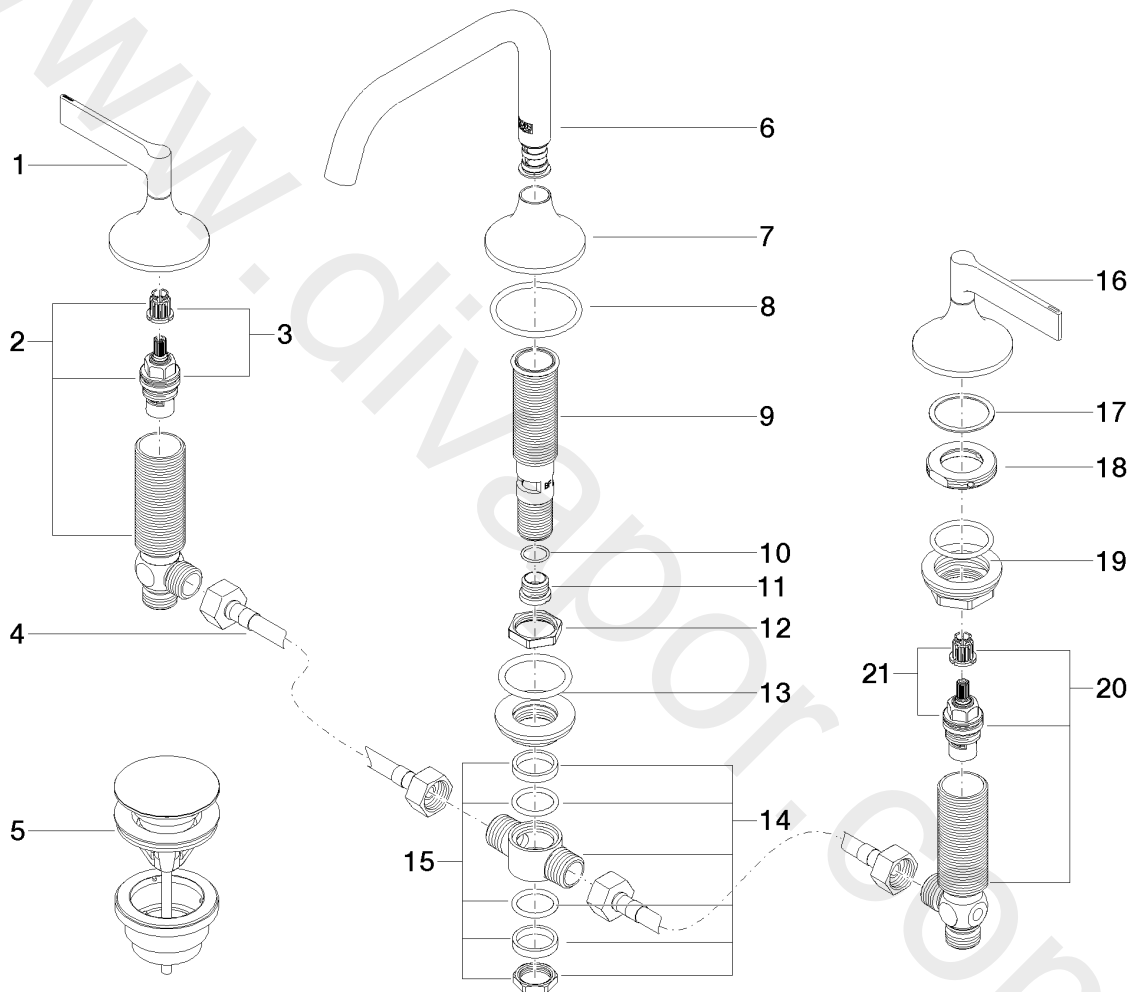

Washbasin - VAIA

Three-hole basin mixer with pop-up waste - Brushed Platinum

Article number: 20 705 819-06

Washbasin - VAIA

Three-hole basin mixer with pop-up waste - Brushed Platinum

Article number: 20 705 819-06

Spare parts list

Position	Quantity used	Item Number	Spare part	Delivery time
1	1	90 20 80 013 00-06	handle (hot)	10
2	1	04 17 11 055 51 90	side panel	2
3	1	90 90 03 151 00 90	top	2
4	2	04 30 04 096 00 90	hose	2
5	1	10 125 970-06	Basin Waste with push fastening 1 1/4" - Brushed Platinum	2
6	1	90 28 22 368 00-06	spout	10
7	1	09 27 80 011-06	rosette	10
8	1	09 14 10 084 90	seal	2
9	1	90 30 01 033 00 90	base	2
10	1	09 14 10 017 90	seal	2
11	1	09 24 04 021 10 90	nipple	2
12	1	09 23 10 127 90	nut	2
13	1	04 23 10 004 04 90	fixing set	2
14	1	04 17 11 020 10 90	distributor	2
15	1	90 23 10 012 00 90	gasket kit	2
16	1	90 20 80 012 00-06	handle (cold)	10
17	2	09 28 10 003 90	ring	2
18	2	09 24 01 028 90	ring	2
19	2	04 23 10 032 78 90	fixing set	2
20	1	04 17 11 055 50 90	side panel	2
21	1	90 90 03 150 00 90	top	2