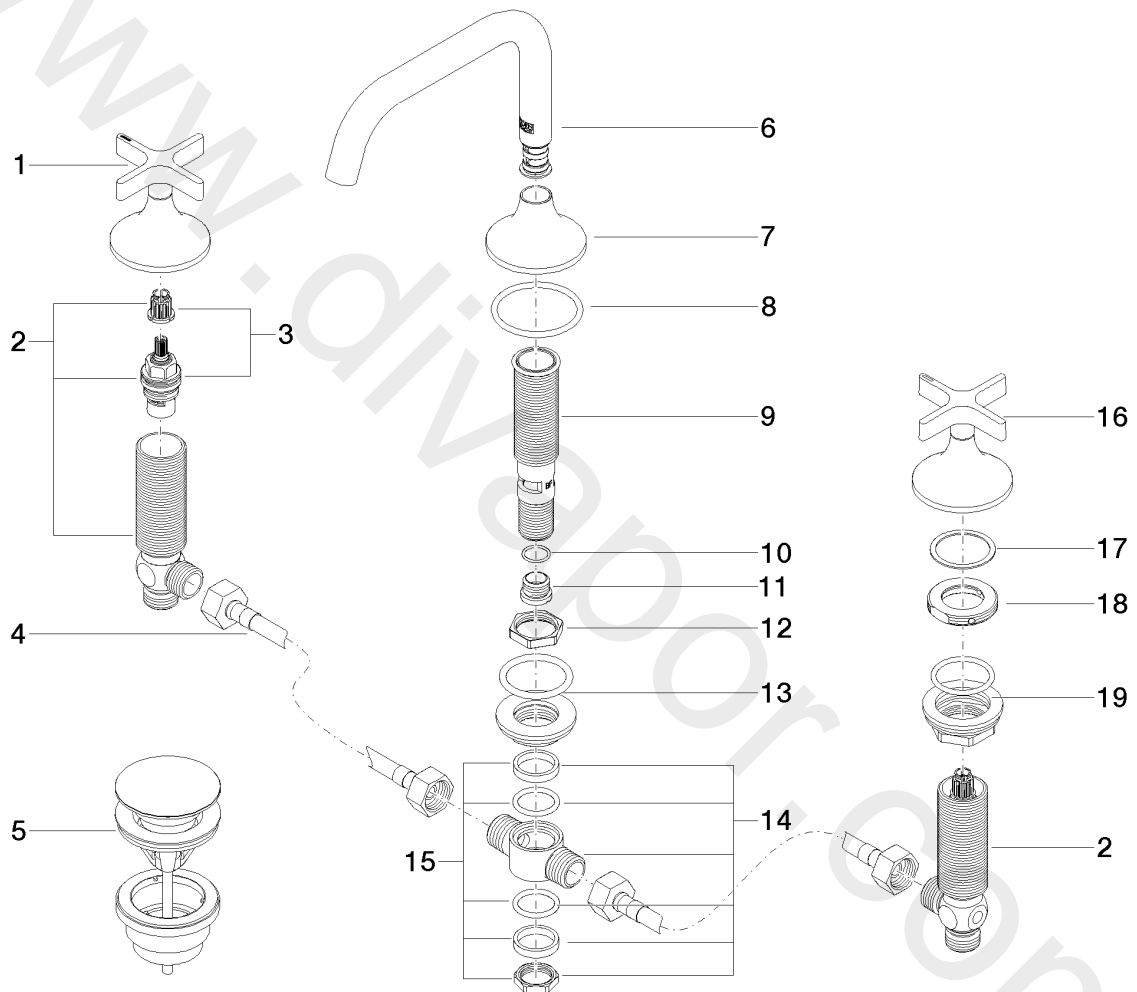

Washbasin - VAIA

Three-hole basin mixer with pop-up waste - Brushed Dark Platinum

Article number: 20 705 809-99

Washbasin - VAIA

Three-hole basin mixer with pop-up waste - Brushed Dark Platinum

Article number: 20 705 809-99

Spare parts list

Position	Quantity used	Item Number	Spare part	Delivery time
1	1	90 20 80 011 00-99	handle (hot)	30
2	2	04 17 11 055 51 90	side panel	2
3	2	90 90 03 151 00 90	top	2
4	2	04 30 04 096 00 90	hose	2
5	1	10 125 970-99	Basin Waste with push fastening 1 1/4" - Brushed Dark Platinum	2
6	1	90 28 22 368 00-99	spout	30
7	1	09 27 80 011-99	rosette	30
8	1	09 14 10 084 90	seal	2
9	1	90 30 01 033 00 90	base	2
10	1	09 14 10 017 90	seal	2
11	1	09 24 04 021 10 90	nipple	2
12	1	09 23 10 127 90	nut	2
13	1	04 23 10 004 04 90	fixing set	2
14	1	04 17 11 020 10 90	distributor	2
15	1	90 23 10 012 00 90	gasket kit	2
16	1	90 20 80 010 00-99	handle (cold)	30
17	2	09 28 10 003 90	ring	2
18	2	09 24 01 028 90	ring	2
19	2	04 23 10 032 78 90	fixing set	2