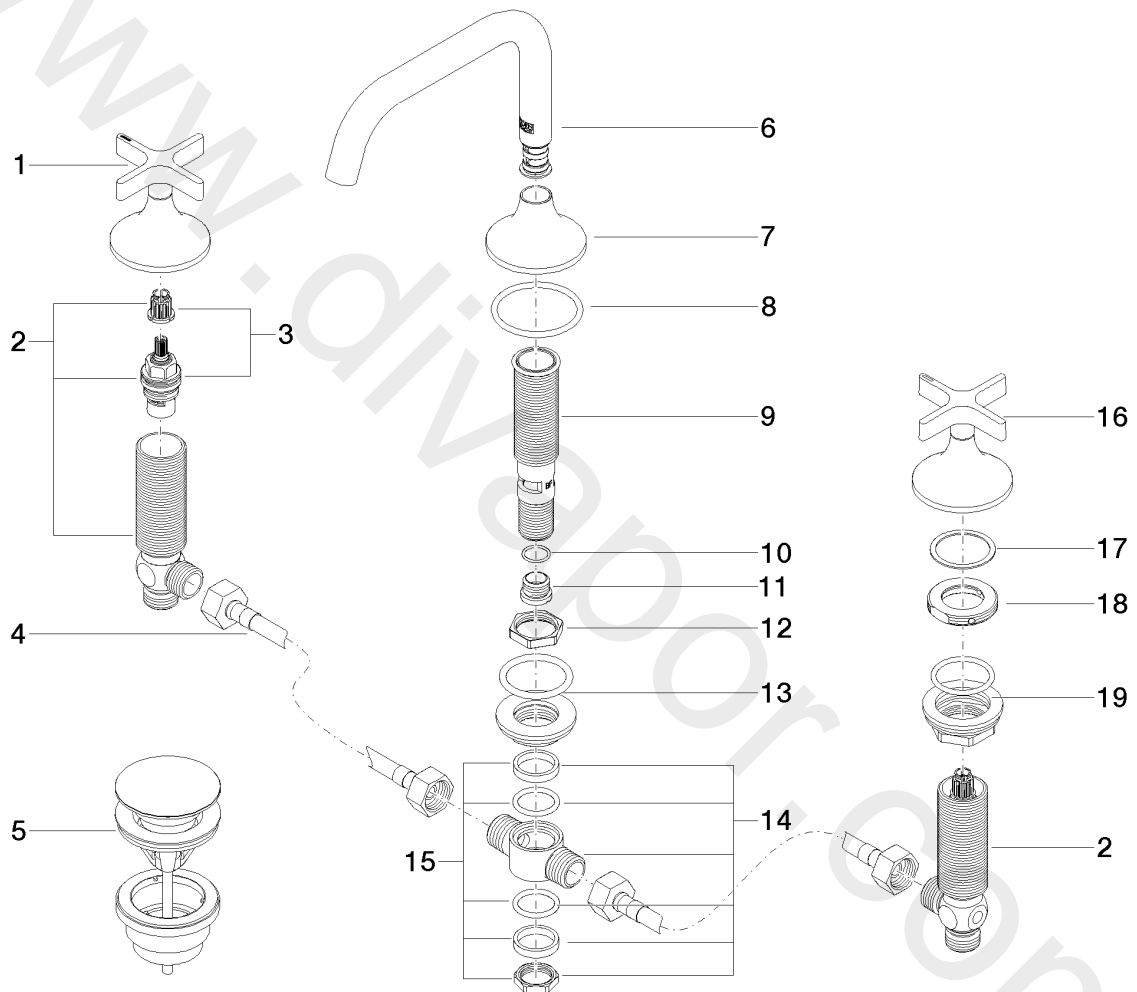

Washbasin - VAIA

Three-hole basin mixer with pop-up waste - Platinum

Article number: 20 705 809-08

Washbasin - VAIA

Three-hole basin mixer with pop-up waste - Platinum

Article number: 20 705 809-08

Spare parts list

Position	Quantity used	Item Number	Spare part	Delivery time
1	1	90 20 80 011 00-08	handle (hot)	20
2	2	04 17 11 055 51 90	side panel	2
3	2	90 90 03 151 00 90	top	2
4	2	04 30 04 096 00 90	hose	2
5	1	10 125 970-08	Basin Waste with push fastening 1 1/4" - Platinum	2
6	1	90 28 22 368 00-08	spout	20
7	1	09 27 80 011-08	rosette	20
8	1	09 14 10 084 90	seal	2
9	1	90 30 01 033 00 90	base	2
10	1	09 14 10 017 90	seal	2
11	1	09 24 04 021 10 90	nipple	2
12	1	09 23 10 127 90	nut	2
13	1	04 23 10 004 04 90	fixing set	2
14	1	04 17 11 020 10 90	distributor	2
15	1	90 23 10 012 00 90	gasket kit	2
16	1	90 20 80 010 00-08	handle (cold)	20
17	2	09 28 10 003 90	ring	2
18	2	09 24 01 028 90	ring	2
19	2	04 23 10 032 78 90	fixing set	2