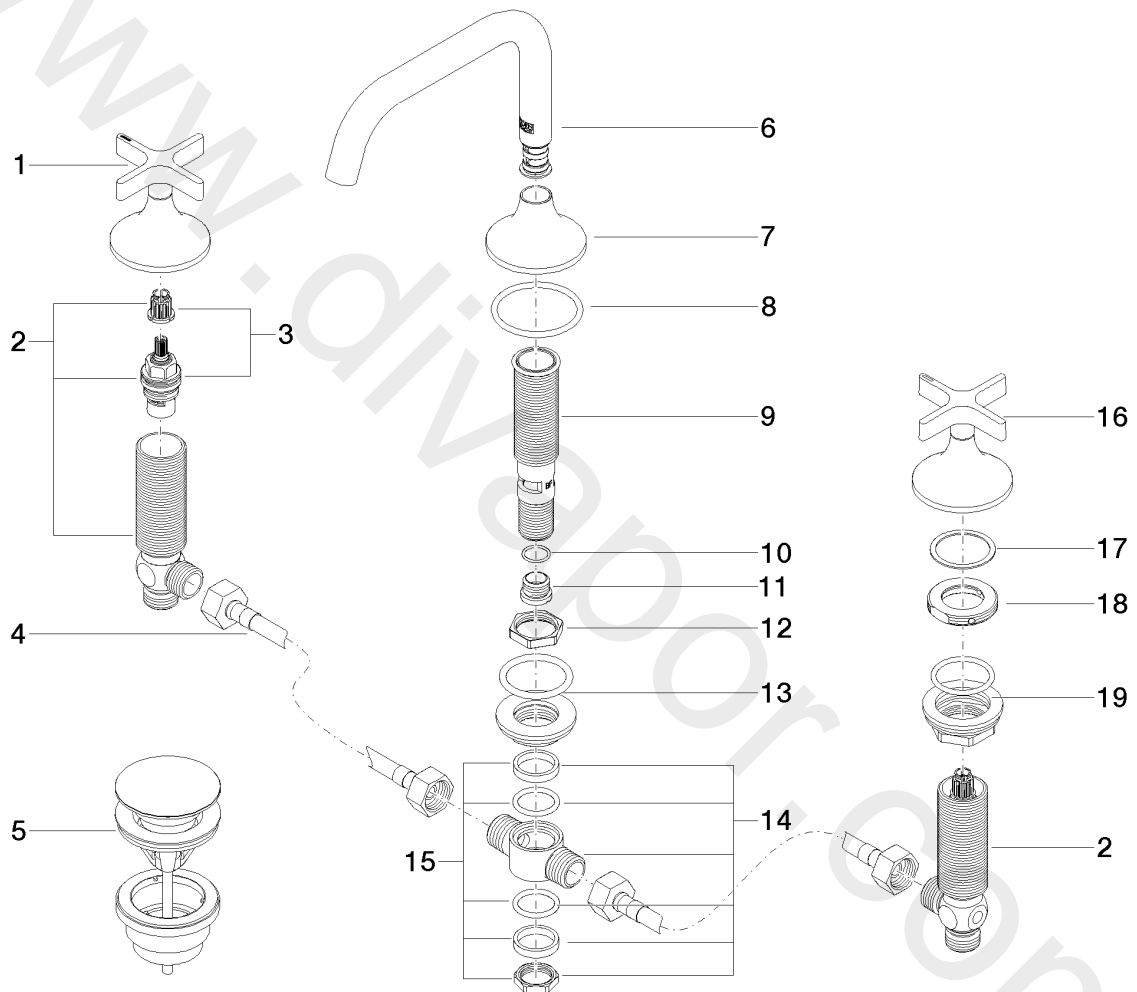

Washbasin - VAIA

Three-hole basin mixer with pop-up waste - Brushed Platinum

Article number: 20 705 809-06

Washbasin - VAIA

Three-hole basin mixer with pop-up waste - Brushed Platinum

Article number: 20 705 809-06

Spare parts list

Position	Quantity used	Item Number	Spare part	Delivery time
1	1	90 20 80 011 00-06	handle (hot)	10
2	2	04 17 11 055 51 90	side panel	2
3	2	90 90 03 151 00 90	top	2
4	2	04 30 04 096 00 90	hose	2
5	1	10 125 970-06	Basin Waste with push fastening 1 1/4" - Brushed Platinum	2
6	1	90 28 22 368 00-06	spout	10
7	1	09 27 80 011-06	rosette	10
8	1	09 14 10 084 90	seal	2
9	1	90 30 01 033 00 90	base	2
10	1	09 14 10 017 90	seal	2
11	1	09 24 04 021 10 90	nipple	2
12	1	09 23 10 127 90	nut	2
13	1	04 23 10 004 04 90	fixing set	2
14	1	04 17 11 020 10 90	distributor	2
15	1	90 23 10 012 00 90	gasket kit	2
16	1	90 20 80 010 00-06	handle (cold)	10
17	2	09 28 10 003 90	ring	2
18	2	09 24 01 028 90	ring	2
19	2	04 23 10 032 78 90	fixing set	2