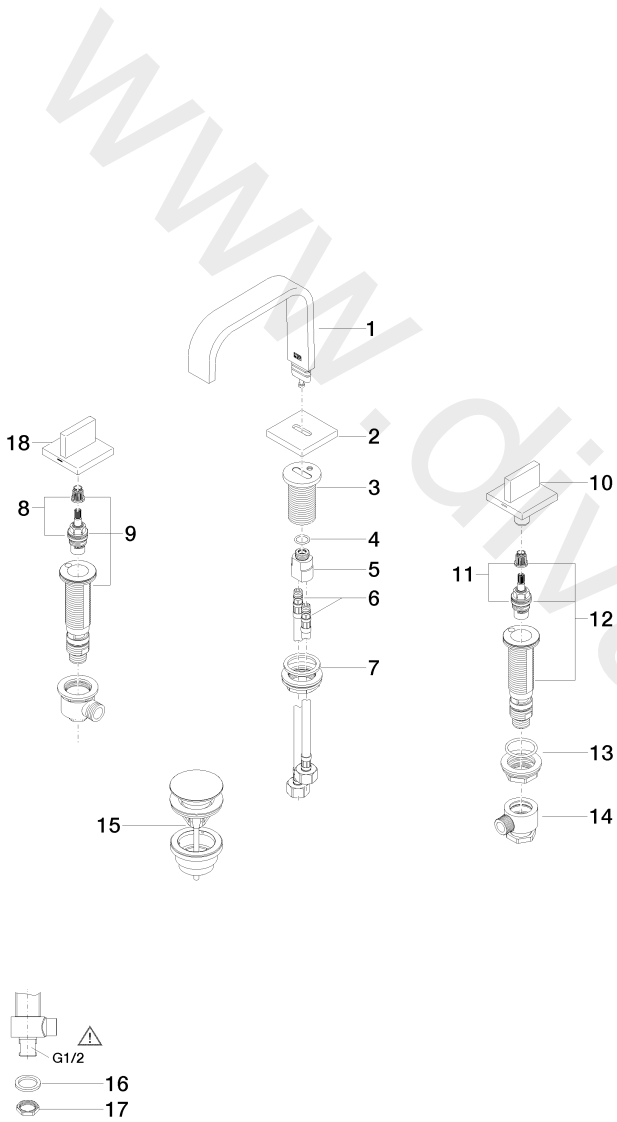

Washbasin - MEM

Three-hole basin mixer with pop-up waste - Brushed Dark Platinum

Article number: 20 705 782-99

## Washbasin - MEM

Three-hole basin mixer with pop-up waste - Brushed Dark Platinum

Article number: 20 705 782-99

### Spare parts list

Position	Quantity used	Item Number	Spare part	Delivery time
1	1	90 28 22 359 00-99	spout	30
2	1	09 27 78 034-99	rosette	30
3	1	09 11 10 054 10 90	connection	2
4	1	09 14 10 130 90	seal	2
5	1	09 11 10 055 10 90	connection	2
6	2	04 30 04 019 00 90	hose	2
7	1	04 23 10 009 01 90	fixing set	2
8	1	90 90 03 152 00 90	top	2
9	1	04 17 11 058 52 90	side panel	2
10	1	90 20 78 002 04-99	handle ( cold )	30
11	1	90 90 03 153 00 90	top	2
12	1	04 17 11 058 53 90	side panel	2
13	2	04 23 10 032 78 90	fixing set	2
14	2	04 17 11 023 10 90	distributor	2
15	1	10 125 970-99	Basin Waste with push fastening 1 1/4" - Brushed Dark Platinum	2
16	2	09 30 11 059 90	disc	2
17	2	09 23 10 012 90	nut	2
18	1	90 20 78 002 05-99	handle ( hot )	30