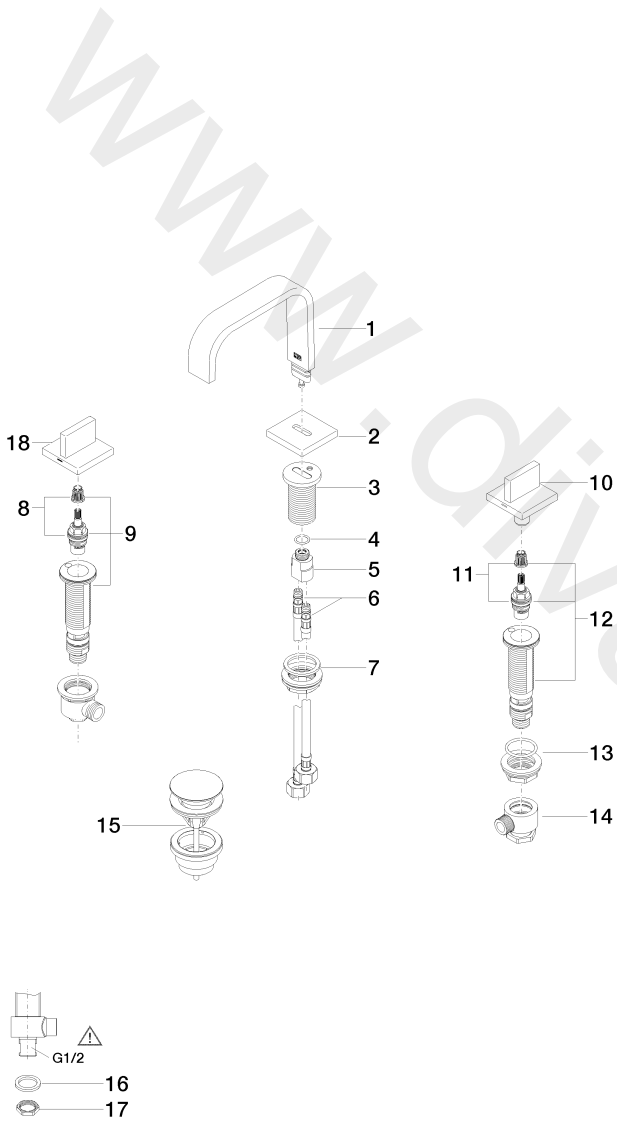

Washbasin - MEM

Three-hole basin mixer with pop-up waste - Platinum

Article number: 20 705 782-08

Washbasin - MEM

Three-hole basin mixer with pop-up waste - Platinum

Article number: 20 705 782-08

Spare parts list

Position	Quantity used	Item Number	Spare part	Delivery time
1	1	90 28 22 359 00-08	spout	20
2	1	09 27 78 034-08	rosette	20
3	1	09 11 10 054 10 90	connection	2
4	1	09 14 10 130 90	seal	2
5	1	09 11 10 055 10 90	connection	2
6	2	04 30 04 019 00 90	hose	2
7	1	04 23 10 009 01 90	fixing set	2
8	1	90 90 03 152 00 90	top	2
9	1	04 17 11 058 52 90	side panel	2
10	1	90 20 78 002 04-08	handle (cold)	20
11	1	90 90 03 153 00 90	top	2
12	1	04 17 11 058 53 90	side panel	2
13	2	04 23 10 032 78 90	fixing set	2
14	2	04 17 11 023 10 90	distributor	2
15	1	10 125 970-08	Basin Waste with push fastening 1 1/4" - Platinum	2
16	2	09 30 11 059 90	disc	2
17	2	09 23 10 012 90	nut	2
18	1	90 20 78 002 05-08	handle (hot)	20