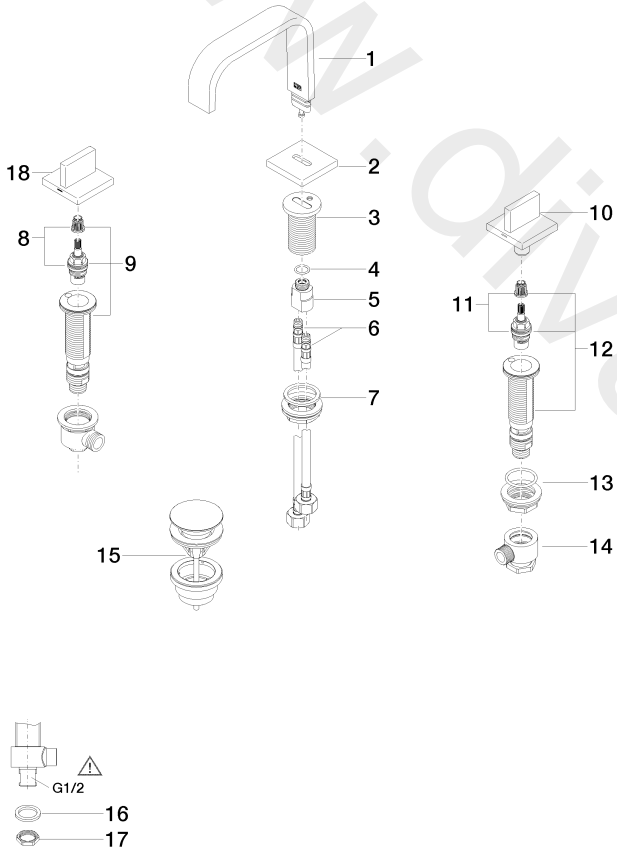

Washbasin - MEM

Three-hole basin mixer with pop-up waste - Brushed Platinum

Article number: 20 705 782-06

Washbasin - MEM

Three-hole basin mixer with pop-up waste - Brushed Platinum

Article number: 20 705 782-06

Spare parts list

Position	Quantity used	Item Number	Spare part	Delivery time
1	1	90 28 22 359 00-06	spout	10
2	1	09 27 78 034-06	rosette	10
3	1	09 11 10 054 10 90	connection	2
4	1	09 14 10 130 90	seal	2
5	1	09 11 10 055 10 90	connection	2
6	2	04 30 04 019 00 90	hose	2
7	1	04 23 10 009 01 90	fixing set	2
8	1	90 90 03 152 00 90	top	2
9	1	04 17 11 058 52 90	side panel	2
10	1	90 20 78 002 04-06	handle (cold)	10
11	1	90 90 03 153 00 90	top	2
12	1	04 17 11 058 53 90	side panel	2
13	2	04 23 10 032 78 90	fixing set	2
14	2	04 17 11 023 10 90	distributor	2
15	1	10 125 970-06	Basin Waste with push fastening 1 1/4" - Brushed Platinum	2
16	2	09 30 11 059 90	disc	2
17	2	09 23 10 012 90	nut	2
18	1	90 20 78 002 05-06	handle (hot)	10