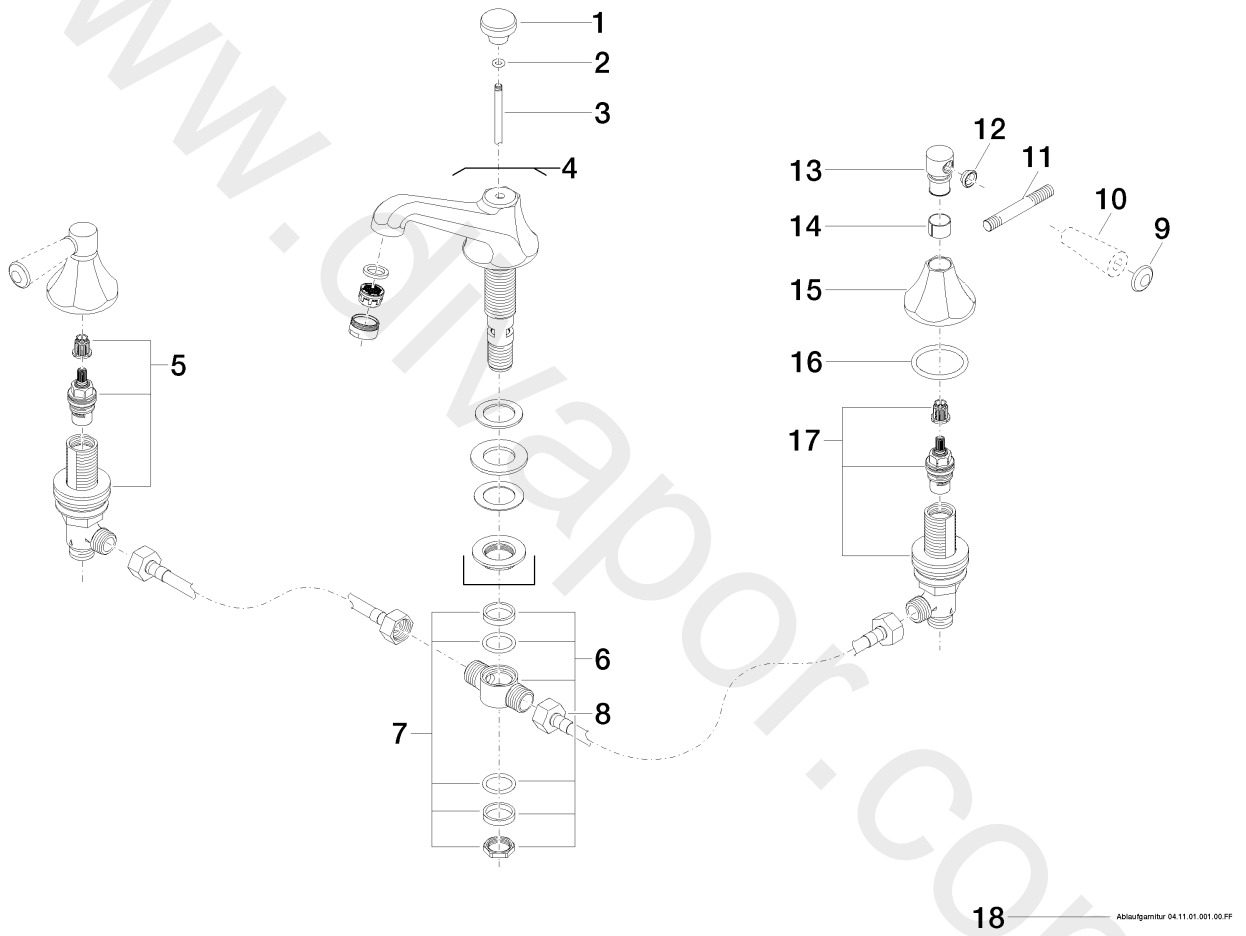

Sink - MADISON FLAIR

Three-hole lavatory mixer with drain - Chrome

Article number: 20 700 370-00 0010

Date of manufacture from 7/31/2009

## Sink - MADISON FLAIR

Three-hole lavatory mixer with drain - Chrome

Article number: 20 700 370-00 0010

Date of manufacture from 7/31/2009

### Spare parts list

Position	Number of units	Item Number	Spare part	Lead time
1	1	09 20 36 030-00	handle	10
2	1	09 14 10 062 90	seal	2
3	1	09 31 09 004-00	pull-rod	10
4	1	13 700 380-00 0010	spout	10
5	1	90 17 11 040 51 90	side panel	2
6	1	04 17 11 020 10 90	distributor	2
7	1	90 23 10 012 00 90	gasket kit	2
8	2	04 30 04 096 00 90	hose	2
9	2	09 30 30 062-00	screw	10
10	2	11 170 370-00	Lever insert - Chrome	10
11	2	09 28 22 013 90	pipe	2
12	2	09 20 37 001-00	handle	10
13	2	09 20 82 000-00	handle	10
14	2	09 18 40 041 90	sleeve	2
15	2	09 27 37 014-00	rosette	10
16	2	09 14 10 043 90	seal	2
17	1	90 17 11 040 50 90	side panel	2
18	1	04 11 01 001 00-00	pop-up waste	2