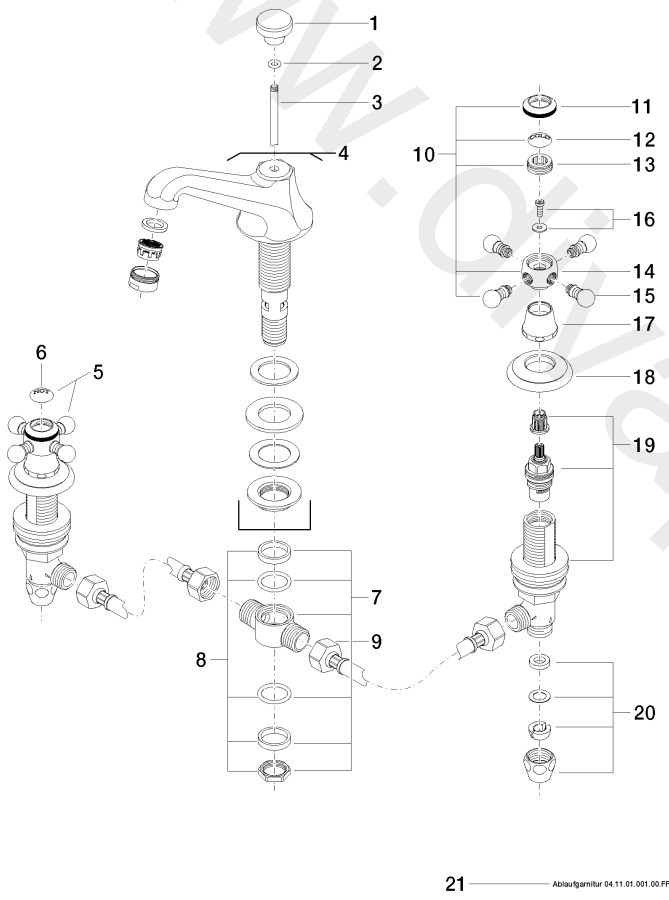

Washbasin - MADISON

Three-hole basin mixer with pop-up waste - Brushed Dark Platinum

Article number: 20 700 360-99

Date of manufacture from 7/31/2009

## Washbasin - MADISON

Three-hole basin mixer with pop-up waste - Brushed Dark Platinum

Article number: 20 700 360-99

Date of manufacture from 7/31/2009

### Spare parts list

Position	Quantity used	Item Number	Spare part	Delivery time
1	1	09 20 36 030-99	handle	30
2	1	09 14 10 062 90	seal	2
3	1	09 31 09 004-99	pull-rod	30
4	1	13 700 380-99	spout	30
5	1	04 20 36 002 07-99	handle ( hot )	30
6	1	09 26 01 011 90	accessories	2
7	1	04 17 11 020 10 90	distributor	2
8	1	90 23 10 012 00 90	gasket kit	2
9	2	04 30 04 096 00 90	hose	2
10	1	04 20 36 002 06-99	handle ( cold )	30
11	2	09 20 36 005-99	handle	30
12	1	09 26 01 010 90	accessories	2
13	2	09 20 83 006 90	handle	2
14	2	09 20 36 002-99	handle	30
15	8	09 20 36 004-99	handle	30
16	2	04 30 30 029 00 90	fixing set	2
17	2	09 21 02 055-99	cover	30
18	2	09 27 35 001-99	rosette	30
19	2	90 17 11 040 51 90	side panel	2
20	2	04 23 30 040 00-99	threaded connector	30
21	1	04 11 01 001 00-99	pop-up waste	30