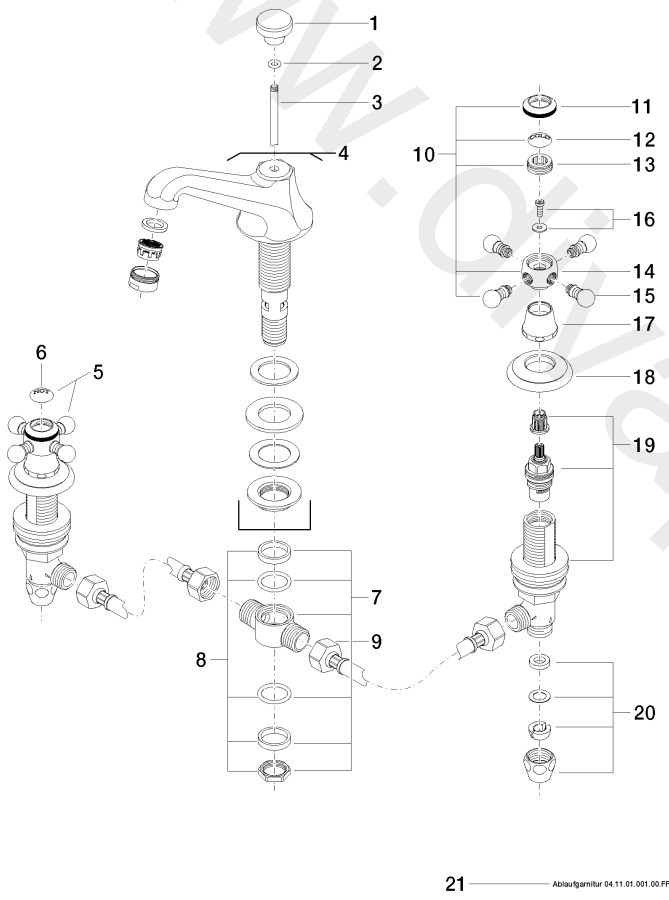

Washbasin - MADISON

Three-hole basin mixer with pop-up waste - Platinum

Article number: 20 700 360-08

Date of manufacture from 7/31/2009

Washbasin - MADISON

Three-hole basin mixer with pop-up waste - Platinum

Article number: 20 700 360-08

Date of manufacture from 7/31/2009

Spare parts list

Position	Quantity used	Item Number	Spare part	Delivery time
1	1	09 20 36 030-08	handle	20
2	1	09 14 10 062 90	seal	2
3	1	09 31 09 004-08	pull-rod	20
4	1	13 700 380-08	spout	60
5	1	04 20 36 002 07-08	handle (hot)	20
6	1	09 26 01 011 90	accessories	2
7	1	04 17 11 020 10 90	distributor	2
8	1	90 23 10 012 00 90	gasket kit	2
9	2	04 30 04 096 00 90	hose	2
10	1	04 20 36 002 06-08	handle (cold)	20
11	2	09 20 36 005-08	handle	20
12	1	09 26 01 010 90	accessories	2
13	2	09 20 83 006 90	handle	2
14	2	09 20 36 002-08	handle	20
15	8	09 20 36 004-08	handle	20
16	2	04 30 30 029 00 90	fixing set	2
17	2	09 21 02 055-08	cover	20
18	2	09 27 35 001-08	rosette	20
19	2	90 17 11 040 51 90	side panel	2
20	2	04 23 30 040 00-08	threaded connector	20
21	1	04 11 01 001 00-08	pop-up waste	2