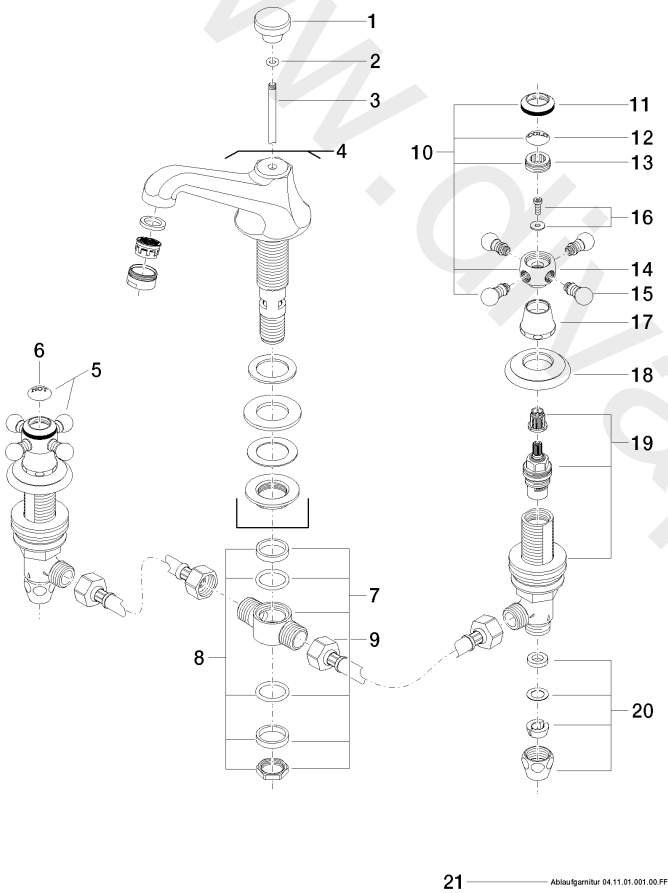

Washbasin - MADISON

Three-hole basin mixer with pop-up waste - Brushed Platinum

Article number: 20 700 360-06

Date of manufacture from 7/31/2009

## Washbasin - MADISON

Three-hole basin mixer with pop-up waste - Brushed Platinum

Article number: 20 700 360-06

Date of manufacture from 7/31/2009

### Spare parts list

Position	Quantity used	Item Number	Spare part	Delivery time
1	1	09 20 36 030-06	handle	10
2	1	09 14 10 062 90	seal	2
3	1	09 31 09 004-06	pull-rod	10
4	1	13 700 380-06	spout	10
5	1	04 20 36 002 07-06	handle ( hot )	10
6	1	09 26 01 011 90	accessories	2
7	1	04 17 11 020 10 90	distributor	2
8	1	90 23 10 012 00 90	gasket kit	2
9	2	04 30 04 096 00 90	hose	2
10	1	04 20 36 002 06-06	handle ( cold )	10
11	2	09 20 36 005-06	handle	10
12	1	09 26 01 010 90	accessories	2
13	2	09 20 83 006 90	handle	2
14	2	09 20 36 002-06	handle	10
15	8	09 20 36 004-06	handle	10
16	2	04 30 30 029 00 90	fixing set	2
17	2	09 21 02 055-06	cover	10
18	2	09 27 35 001-06	rosette	10
19	2	90 17 11 040 51 90	side panel	2
20	2	04 23 30 040 00-06	threaded connector	10
21	1	04 11 01 001 00-06	pop-up waste	2