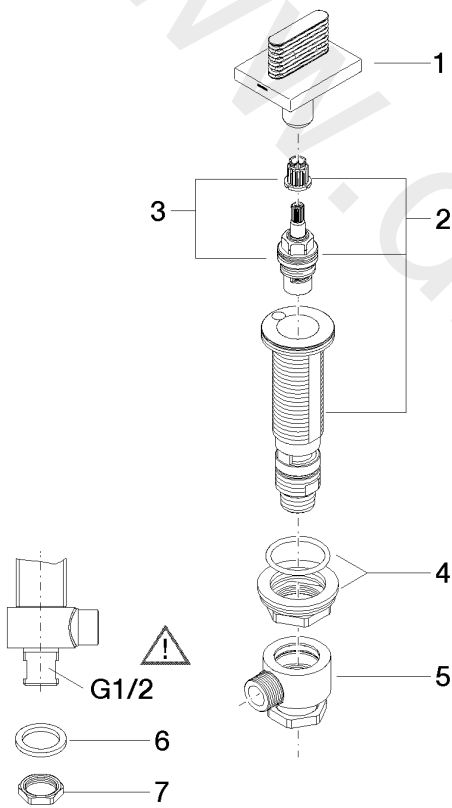

Washbasin - CL.1

Deck valve anti-clockwise closing hot - Brushed Dark Platinum

Article number: 20 006 706-99

Date of manufacture from 3/9/2015

Washbasin - CL.1

Deck valve anti-clockwise closing hot - Brushed Dark Platinum

Article number: 20 006 706-99

Date of manufacture from 3/9/2015

Spare parts list

Position	Quantity used	Item Number	Spare part	Delivery time
1	1	90 20 70 053 07-99	handle (hot)	30
2	1	04 17 11 058 52 90	side panel	2
3	1	90 90 03 152 00 90	top	2
4	1	04 23 10 032 78 90	fixing set	2
5	1	04 17 11 023 10 90	distributor	2
6	1	04 23 30 040 00-99	threaded connector	30
7	1	09 30 11 059 90	disc	2
8	1	09 23 10 012 90	nut	2