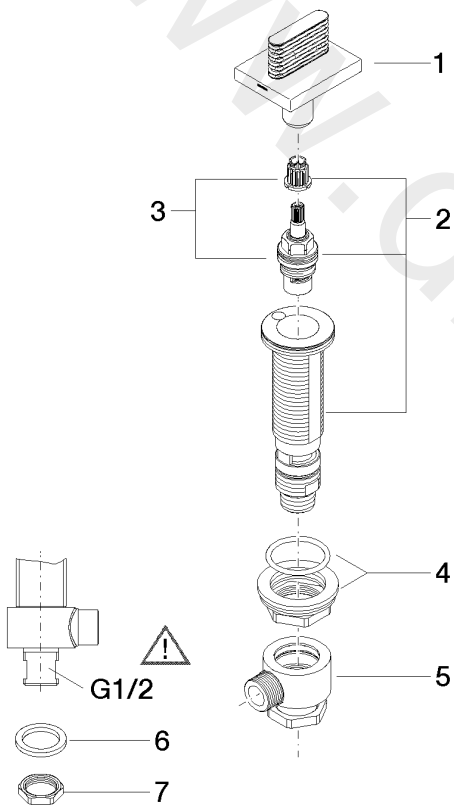

Washbasin - CL.1

Deck valve anti-clockwise closing hot - Brushed Platinum

Article number: 20 006 706-06

Date of manufacture from 3/9/2015

Washbasin - CL.1

Deck valve anti-clockwise closing hot - Brushed Platinum

Article number: 20 006 706-06

Date of manufacture from 3/9/2015

Spare parts list

Position	Quantity used	Item Number	Spare part	Delivery time
1	1	90 20 70 053 07-06	handle (hot)	10
2	1	04 17 11 058 52 90	side panel	2
3	1	90 90 03 152 00 90	top	2
4	1	04 23 10 032 78 90	fixing set	2
5	1	04 17 11 023 10 90	distributor	2
6	1	04 23 30 040 00-06	threaded connector	10
7	1	09 30 11 059 90	disc	2
8	1	09 23 10 012 90	nut	2