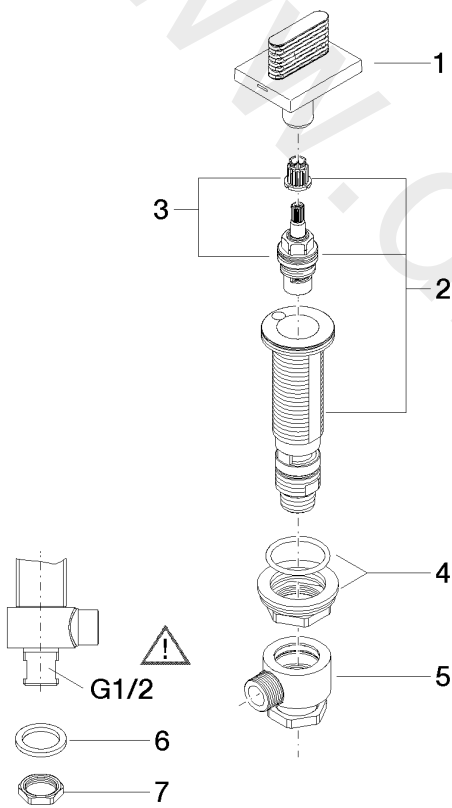

Washbasin - CL.1

Deck valve clockwise closing cold - Brushed Dark Platinum

Article number: 20 006 705-99

Date of manufacture from 3/9/2015

Washbasin - CL.1

Deck valve clockwise closing cold - Brushed Dark Platinum

Article number: 20 006 705-99

Date of manufacture from 3/9/2015

Spare parts list

Position	Quantity used	Item Number	Spare part	Delivery time
1	1	90 20 70 053 06-99	handle (cold)	30
2	1	04 17 11 058 53 90	side panel	2
3	1	90 90 03 153 00 90	top	2
4	1	04 23 10 032 78 90	fixing set	2
5	1	04 17 11 023 10 90	distributor	2
6	1	04 23 30 040 00-99	threaded connector	30
7	1	09 30 11 059 90	disc	2
8	1	09 23 10 012 90	nut	2