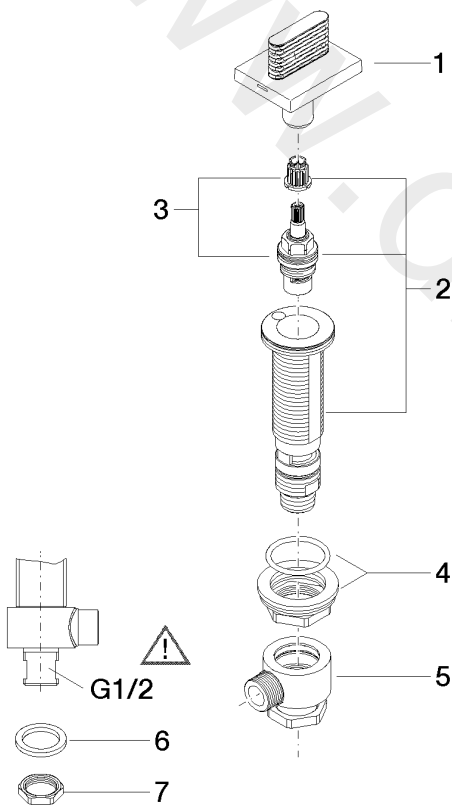

Washbasin - CL.1

Deck valve clockwise closing cold - Brushed Platinum

Article number: 20 006 705-06

Date of manufacture from 3/9/2015

Washbasin - CL.1

Deck valve clockwise closing cold - Brushed Platinum

Article number: 20 006 705-06

Date of manufacture from 3/9/2015

Spare parts list

Position	Quantity used	Item Number	Spare part	Delivery time
1	1	90 20 70 053 06-06	handle (cold)	10
2	1	04 17 11 058 53 90	side panel	2
3	1	90 90 03 153 00 90	top	2
4	1	04 23 10 032 78 90	fixing set	2
5	1	04 17 11 023 10 90	distributor	2
6	1	04 23 30 040 00-06	threaded connector	10
7	1	09 30 11 059 90	disc	2
8	1	09 23 10 012 90	nut	2