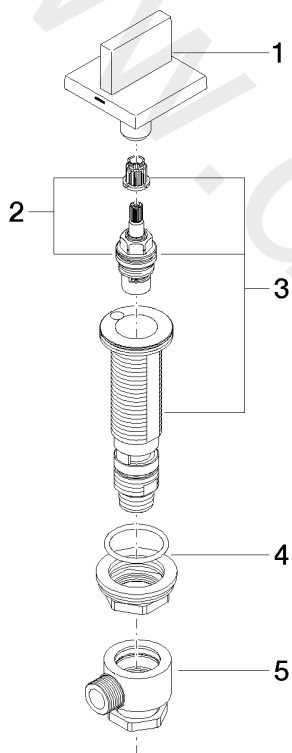

- MEM

Deck valve anti-clockwise closing hot - Brushed Dark Platinum

Article number: 20 005 783-99

Date of manufacture from 9/1/2022

- MEM

Deck valve anti-clockwise closing hot - Brushed Dark Platinum

Article number: 20 005 783-99

Date of manufacture from 9/1/2022

Spare parts list

Position	Quantity used	Item Number	Spare part	Delivery time
1	1	90 20 78 011 01-99	handle (hot)	30
2	1	90 90 03 132 00 90	top	2
3	1	04 17 11 058 32 90	side panel	2
4	1	04 23 10 032 78 90	fixing set	2
5	1	04 17 11 023 10 90	distributor	2