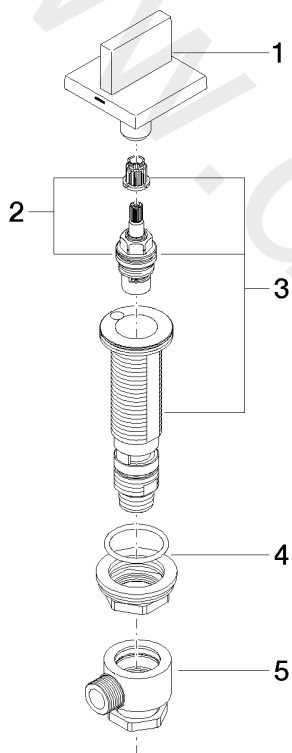

- MEM

Deck valve anti-clockwise closing hot - Platinum

Article number: 20 005 783-08

Date of manufacture from 9/1/2022

- MEM

Deck valve anti-clockwise closing hot - Platinum

Article number: 20 005 783-08

Date of manufacture from 9/1/2022

Spare parts list

Position	Quantity used	Item Number	Spare part	Delivery time
1	1	90 20 78 011 01-08	handle (hot)	20
2	1	90 90 03 132 00 90	top	2
3	1	04 17 11 058 32 90	side panel	2
4	1	04 23 10 032 78 90	fixing set	2
5	1	04 17 11 023 10 90	distributor	2