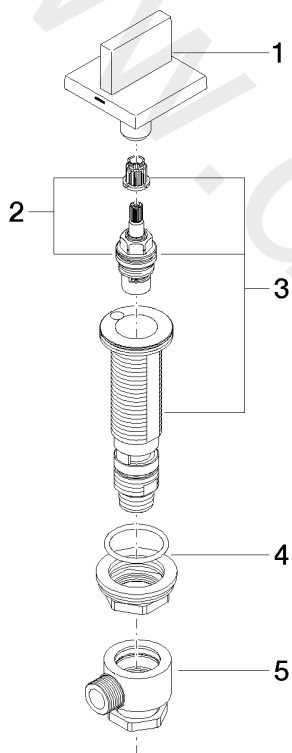

- MEM

Deck valve anti-clockwise closing hot - Brushed Platinum

Article number: 20 005 783-06

Date of manufacture from 9/1/2022

- MEM

Deck valve anti-clockwise closing hot - Brushed Platinum

Article number: 20 005 783-06

## Spare parts list

Position	Quantity used	Item Number	Spare part	Delivery time
1	1	90 20 78 011 01-06	handle ( hot )	10
2	1	90 90 03 132 00 90	top	2
3	1	04 17 11 058 32 90	side panel	2
4	1	04 23 10 032 78 90	fixing set	2
5	1	04 17 11 023 10 90	distributor	2