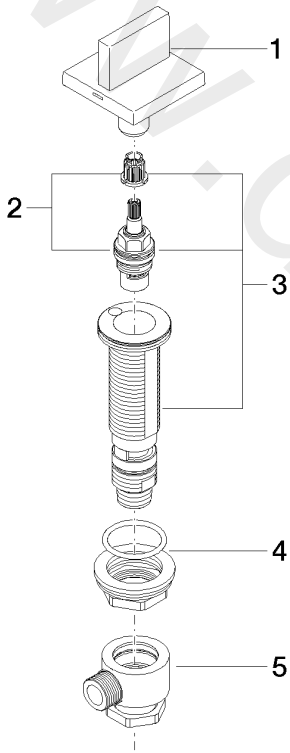

- MEM

Deck valve clockwise closing cold - Brushed Dark Platinum

Article number: 20 005 782-99

Date of manufacture from 9/1/2022

- MEM

Deck valve clockwise closing cold - Brushed Dark Platinum

Article number: 20 005 782-99

### Spare parts list

Position	Quantity used	Item Number	Spare part	Delivery time
1	1	90 20 78 011 00-99	handle ( cold )	30
2	1	90 90 03 133 00 90	top	2
3	1	04 17 11 058 33 90	side panel	2
4	1	04 23 10 032 78 90	fixing set	2
5	1	04 17 11 023 10 90	distributor	2