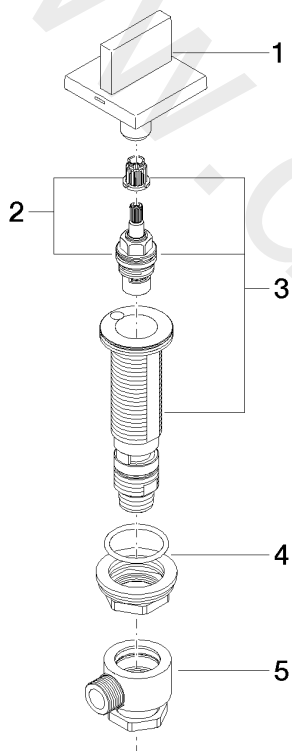

- MEM

Deck valve clockwise closing cold - Platinum

Article number: 20 005 782-08

Date of manufacture from 9/1/2022

- MEM

Deck valve clockwise closing cold - Platinum

Article number: 20 005 782-08

Date of manufacture from 9/1/2022

### Spare parts list

Position	Quantity used	Item Number	Spare part	Delivery time
1	1	90 20 78 011 00-08	handle ( cold )	20
2	1	90 90 03 133 00 90	top	2
3	1	04 17 11 058 33 90	side panel	2
4	1	04 23 10 032 78 90	fixing set	2
5	1	04 17 11 023 10 90	distributor	2