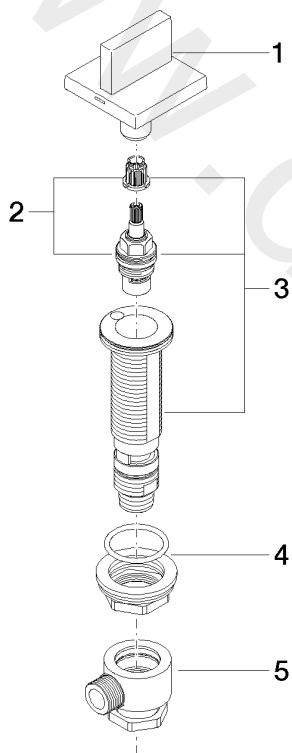

- MEM

Deck valve clockwise closing cold - Brushed Platinum

Article number: 20 005 782-06

Date of manufacture from 9/1/2022

- MEM

Deck valve clockwise closing cold - Brushed Platinum

Article number: 20 005 782-06

### Spare parts list

Position	Quantity used	Item Number	Spare part	Delivery time
1	1	90 20 78 011 00-06	handle ( cold )	10
2	1	90 90 03 133 00 90	top	2
3	1	04 17 11 058 33 90	side panel	2
4	1	04 23 10 032 78 90	fixing set	2
5	1	04 17 11 023 10 90	distributor	2