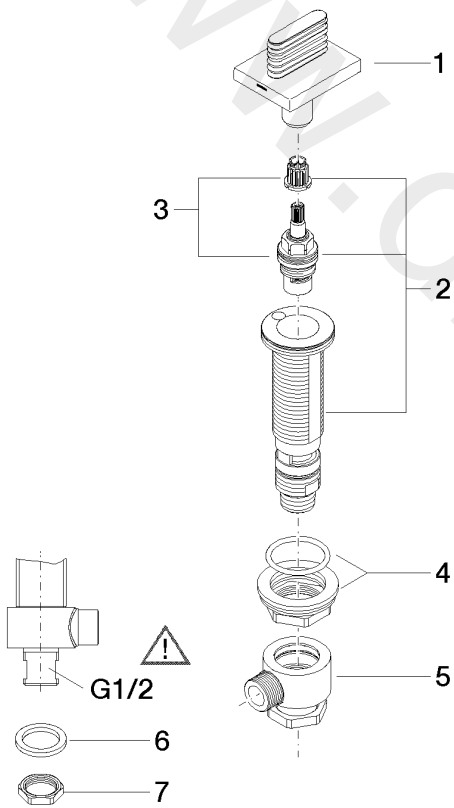

Washbasin - CL.1

Deck valve anti-clockwise closing hot - Brushed Dark Platinum

Article number: 20 005 706-99

Date of manufacture from 3/9/2015

Washbasin - CL.1

Deck valve anti-clockwise closing hot - Brushed Dark Platinum

Article number: 20 005 706-99

Date of manufacture from 3/9/2015

Spare parts list

Position	Quantity used	Item Number	Spare part	Delivery time
1	1	90 20 70 055 07-99	handle (hot)	30
2	1	04 17 11 058 52 90	side panel	2
3	1	90 90 03 152 00 90	top	2
4	1	04 23 10 032 78 90	fixing set	2
5	1	04 17 11 023 10 90	distributor	2
6	1	04 23 30 040 00-99	threaded connector	30
7	1	09 30 11 059 90	disc	2
8	1	09 23 10 012 90	nut	2